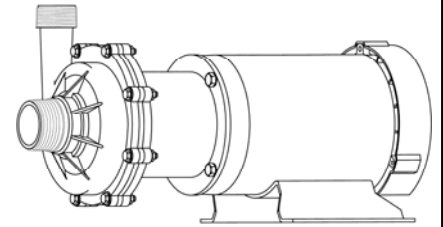

MARCH PUMPS

TE-7.5K-MD, TE-7.5P-MD 3PH 60HZ TRIM CURVES

MARCH PUMPS

TE-7.5K-MD, TE-7.5P-MD
FULL SIZE IMPELLER 4.687 DIA.
3PH 60HZ

MARCH
PUMPS

TE-7.5K-MD, TE-7.5P-MD
TRIM IMPELLER 4.437 DIA.
3PH 60HZ

MARCH PUMPS

TE-7.5K-MD, TE-7.5P-MD
TRIM IMPELLER 4.187 DIA.
3PH 60HZ

MARCH
PUMPS

TE-7.5K-MD, TE-7.5P-MD
TRIM IMPELLER 3.937 DIA.
3PH 60HZ

MARCH
PUMPS

TE-7.5K-MD, TE-7.5P-MD
TRIM IMPELLER 3.687 DIA.
3PH 60HZ

MARCH
PUMPS

TE-7.5K-MD, TE-7.5P-MD
TRIM IMPELLER 3.437 DIA.
3PH 60HZ