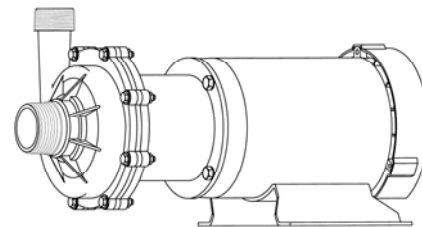

MARCH PUMPS

TE-7.5K-MD, TE-7.5P-MD 3PH 60HZ TRIM CURVES

MARCH PUMPS

TE-7.5K-MD, TE-7.5P-MD
FULL SIZE IMPELLER 4.687 DIA.
3PH 60HZ

MARCH
PUMPS

TE-7.5K-MD, TE-7.5P-MD
TRIM IMPELLER 4.437 DIA.
3PH 60HZ

MARCH PUMPS

TE-7.5K-MD, TE-7.5P-MD
TRIM IMPELLER 4.187 DIA.
3PH 60HZ

MARCH
PUMPS

TE-7.5K-MD, TE-7.5P-MD
TRIM IMPELLER 3.937 DIA.
3PH 60HZ

MARCH
PUMPS

TE-7.5K-MD, TE-7.5P-MD
TRIM IMPELLER 3.687 DIA.
3PH 60HZ

MARCH
PUMPS

TE-7.5K-MD, TE-7.5P-MD
TRIM IMPELLER 3.437 DIA.
3PH 60HZ