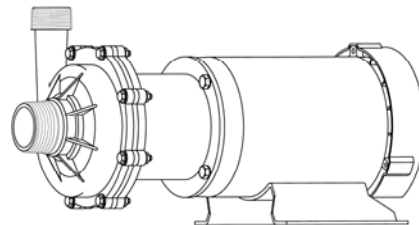

MARCH PUMPS

TE-7.5K-MD, TE-7.5P-MD 3PH 60HZ TRIM CURVES

MARCH PUMPS

TE-7.5K-MD, TE-7.5P-MD
FULL SIZE IMPELLER 4.687 DIA.
3PH 60HZ

MARCH
PUMPS

TE-7.5K-MD, TE-7.5P-MD
TRIM IMPELLER 4.437 DIA.
3PH 60HZ

MARCH PUMPS

TE-7.5K-MD, TE-7.5P-MD
TRIM IMPELLER 4.187 DIA.
3PH 60HZ

MARCH
PUMPS

TE-7.5K-MD, TE-7.5P-MD
TRIM IMPELLER 3.937 DIA.
3PH 60HZ

MARCH
PUMPS

TE-7.5K-MD, TE-7.5P-MD
TRIM IMPELLER 3.687 DIA.
3PH 60HZ

MARCH
PUMPS

TE-7.5K-MD, TE-7.5P-MD
TRIM IMPELLER 3.437 DIA.
3PH 60HZ