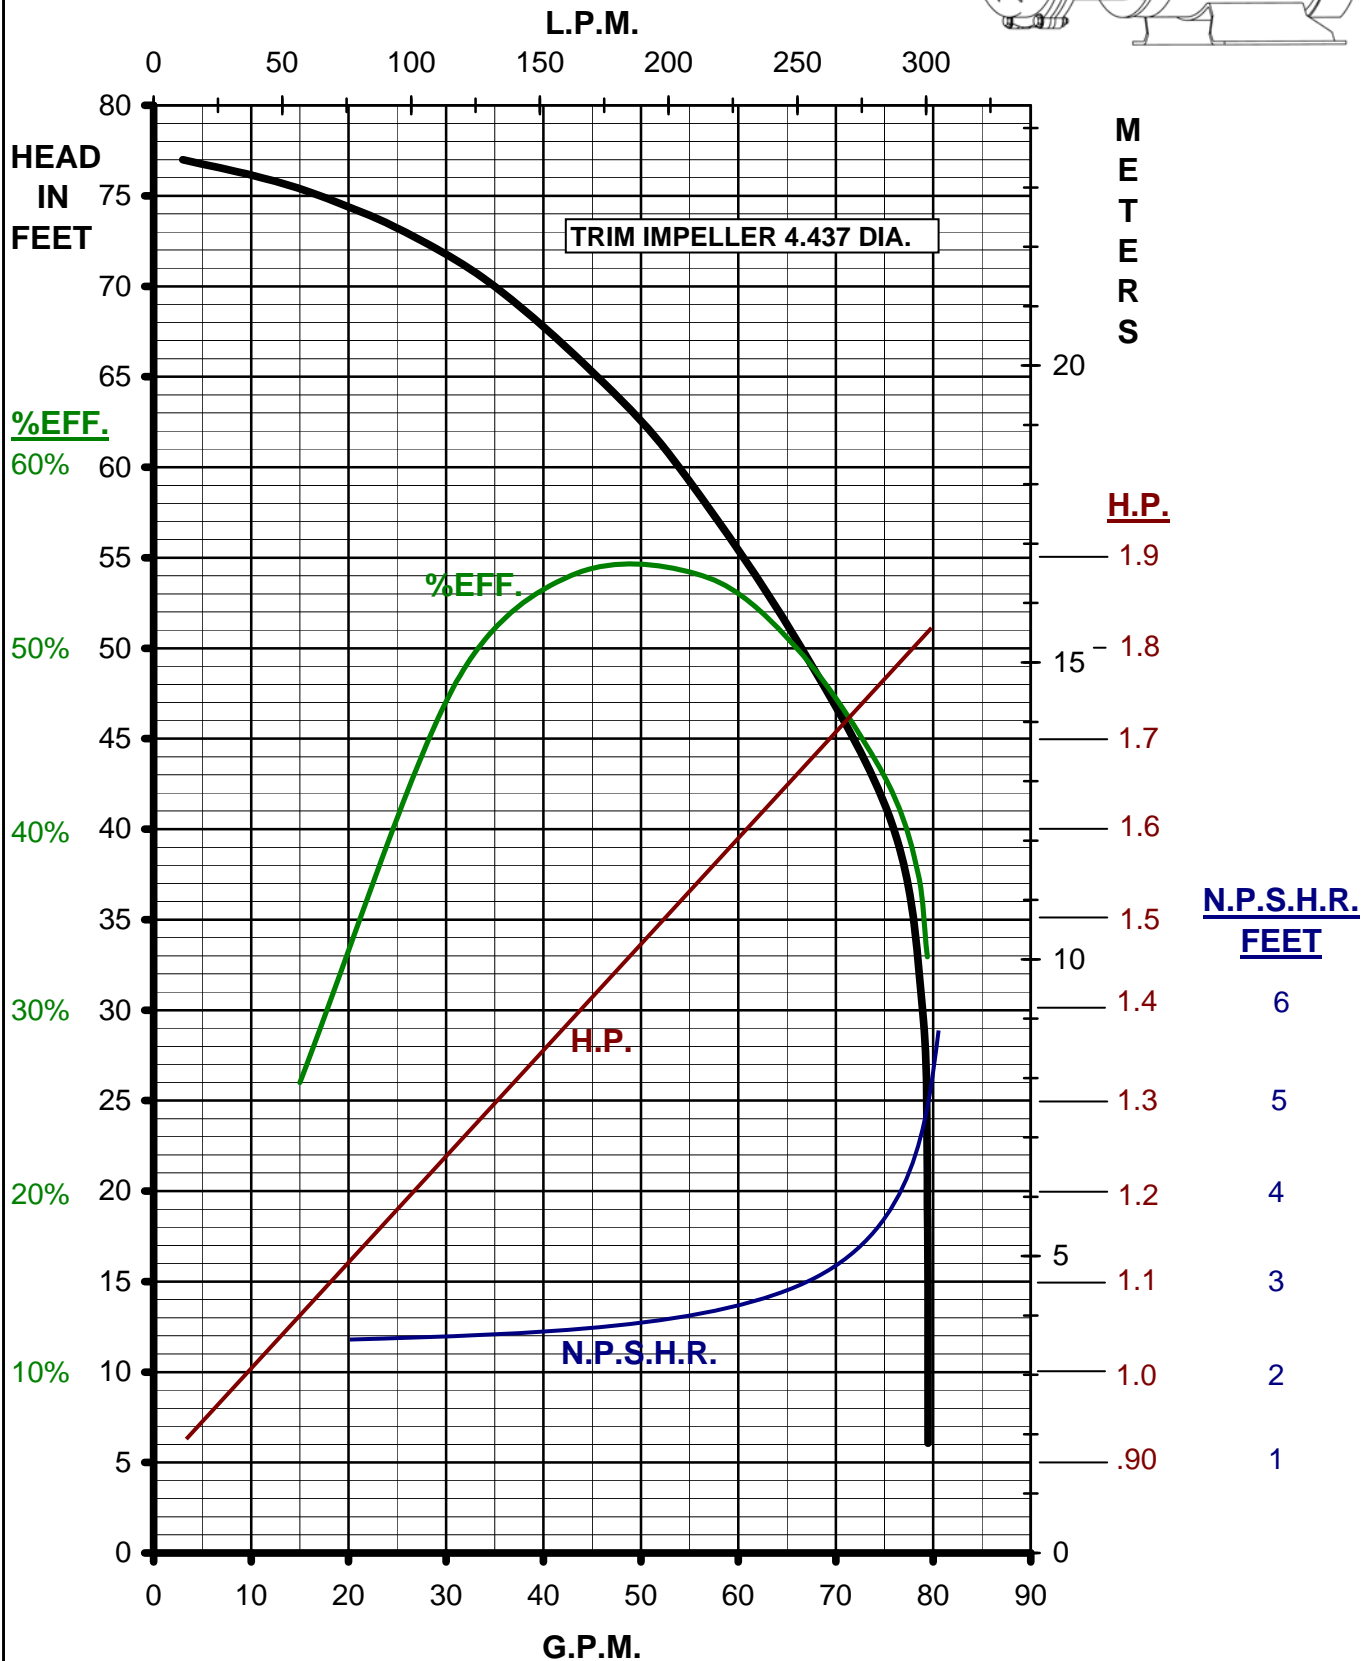

MARCH PUMPS

TE-7.5K-MD, TE-7.5P-MD 3PH 60HZ TRIM CURVES

MARCH PUMPS

TE-7.5K-MD, TE-7.5P-MD
FULL SIZE IMPELLER 4.687 DIA.
3PH 60HZ

MARCH
PUMPS

TE-7.5K-MD, TE-7.5P-MD
TRIM IMPELLER 4.437 DIA.
3PH 60HZ

MARCH PUMPS

TE-7.5K-MD, TE-7.5P-MD
TRIM IMPELLER 4.187 DIA.
3PH 60HZ

MARCH
PUMPS

TE-7.5K-MD, TE-7.5P-MD
TRIM IMPELLER 3.937 DIA.
3PH 60HZ

MARCH
PUMPS

TE-7.5K-MD, TE-7.5P-MD
TRIM IMPELLER 3.687 DIA.
3PH 60HZ

MARCH
PUMPS

TE-7.5K-MD, TE-7.5P-MD
TRIM IMPELLER 3.437 DIA.
3PH 60HZ