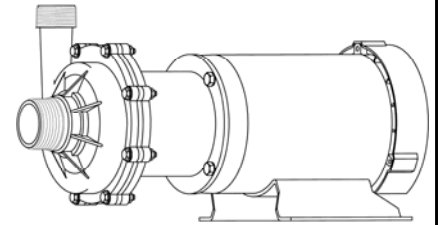

MARCH PUMPS

TE-7.5K-MD, TE-7.5P-MD 3PH 60HZ TRIM CURVES

MARCH PUMPS

TE-7.5K-MD, TE-7.5P-MD
FULL SIZE IMPELLER 4.687 DIA.
3PH 60HZ

MARCH
PUMPS

TE-7.5K-MD, TE-7.5P-MD
TRIM IMPELLER 4.437 DIA.
3PH 60HZ

MARCH PUMPS

TE-7.5K-MD, TE-7.5P-MD
TRIM IMPELLER 4.187 DIA.
3PH 60HZ

MARCH
PUMPS

TE-7.5K-MD, TE-7.5P-MD
TRIM IMPELLER 3.937 DIA.
3PH 60HZ

MARCH
PUMPS

TE-7.5K-MD, TE-7.5P-MD
TRIM IMPELLER 3.687 DIA.
3PH 60HZ

MARCH
PUMPS

TE-7.5K-MD, TE-7.5P-MD
TRIM IMPELLER 3.437 DIA.
3PH 60HZ