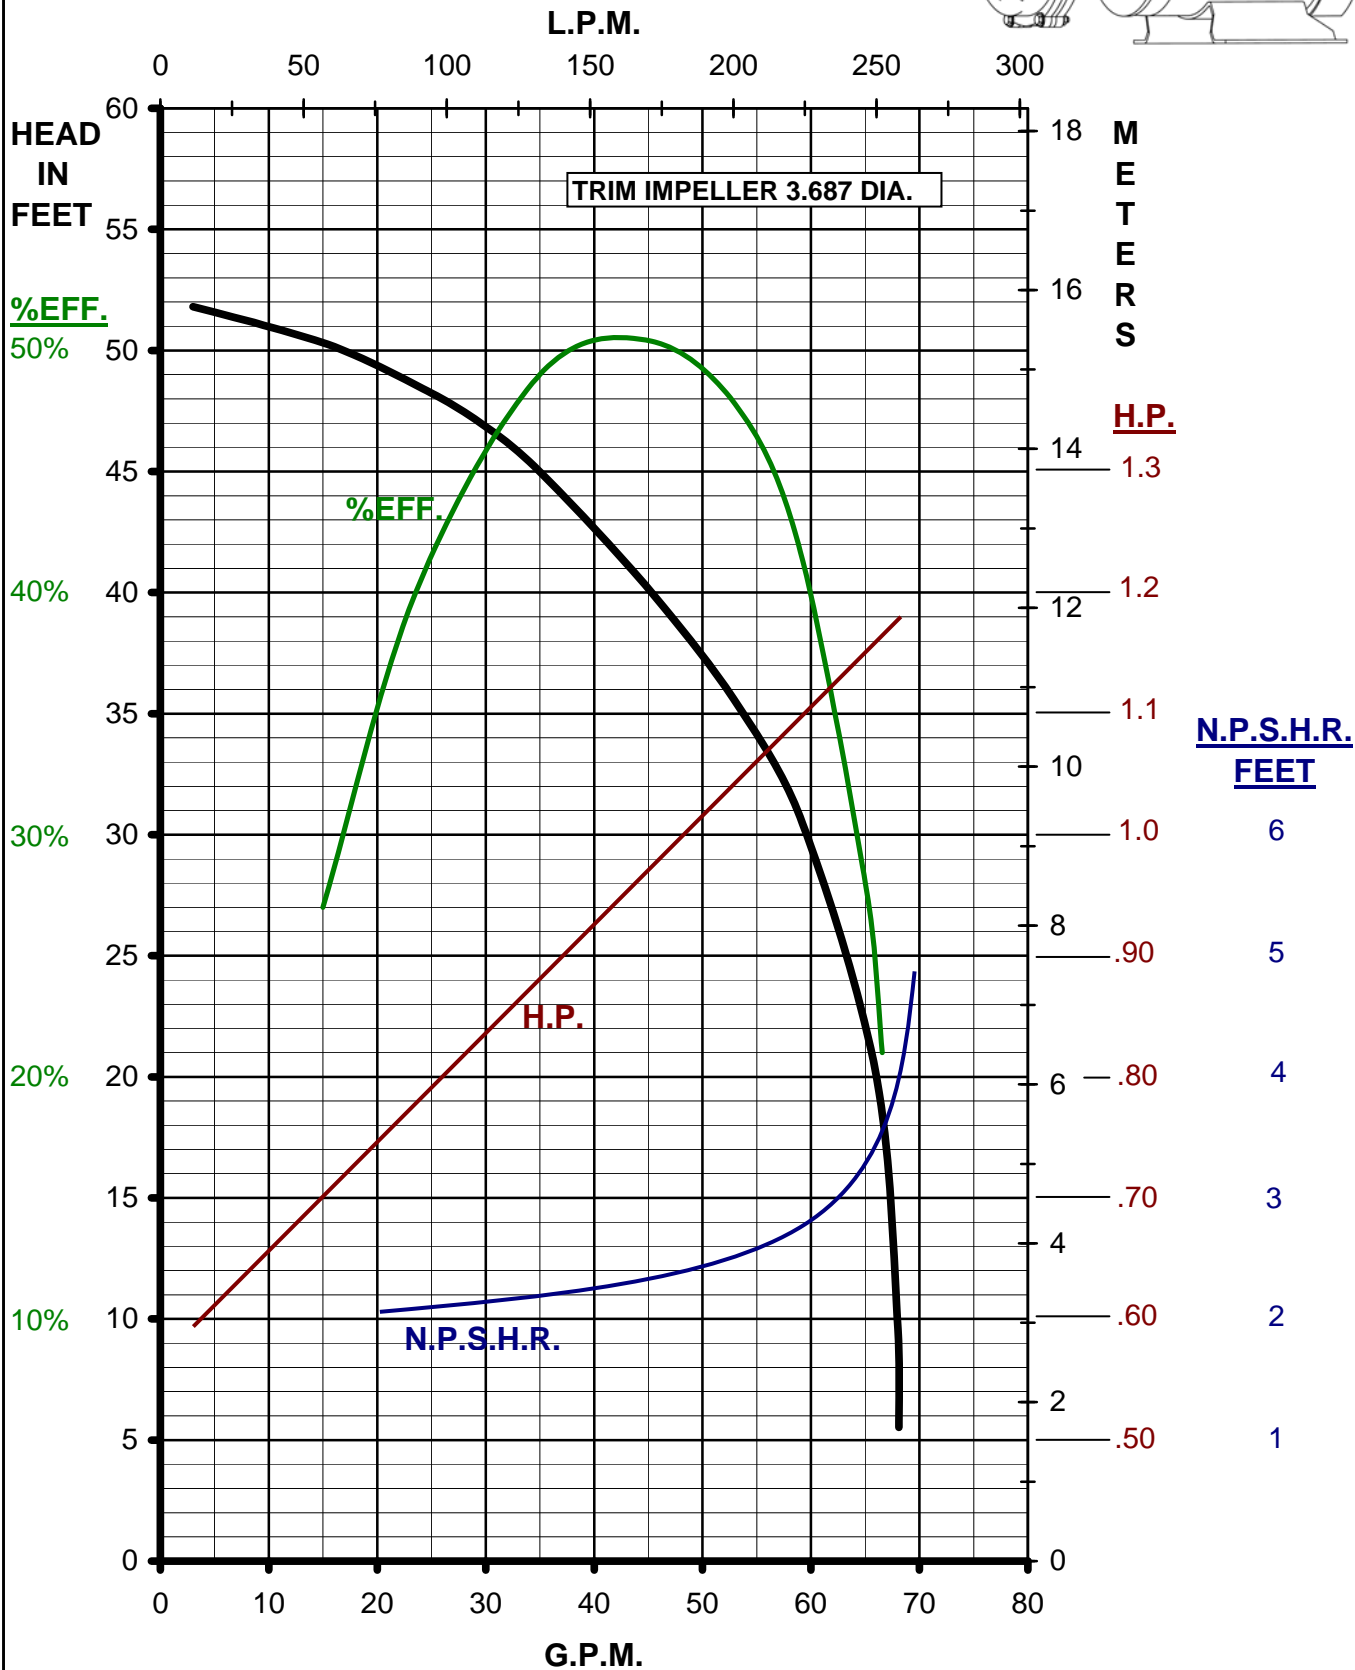

MARCH PUMPS

TE-7.5K-MD, TE-7.5P-MD 3PH 60HZ TRIM CURVES

MARCH PUMPS

TE-7.5K-MD, TE-7.5P-MD
FULL SIZE IMPELLER 4.687 DIA.
3PH 60HZ

MARCH
PUMPS

TE-7.5K-MD, TE-7.5P-MD
TRIM IMPELLER 4.437 DIA.
3PH 60HZ

MARCH PUMPS

TE-7.5K-MD, TE-7.5P-MD
TRIM IMPELLER 4.187 DIA.
3PH 60HZ

MARCH
PUMPS

TE-7.5K-MD, TE-7.5P-MD
TRIM IMPELLER 3.937 DIA.
3PH 60HZ

MARCH
PUMPS

TE-7.5K-MD, TE-7.5P-MD
TRIM IMPELLER 3.687 DIA.
3PH 60HZ

MARCH
PUMPS

TE-7.5K-MD, TE-7.5P-MD
TRIM IMPELLER 3.437 DIA.
3PH 60HZ