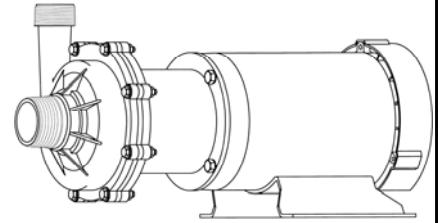

MARCH PUMPS

TE-7.5K-MD, TE-7.5P-MD 3PH 60HZ TRIM CURVES

MARCH PUMPS

TE-7.5K-MD, TE-7.5P-MD
FULL SIZE IMPELLER 4.687 DIA.
3PH 60HZ

MARCH
PUMPS

TE-7.5K-MD, TE-7.5P-MD
TRIM IMPELLER 4.437 DIA.
3PH 60HZ

MARCH PUMPS

TE-7.5K-MD, TE-7.5P-MD
TRIM IMPELLER 4.187 DIA.
3PH 60HZ

MARCH
PUMPS

TE-7.5K-MD, TE-7.5P-MD
TRIM IMPELLER 3.937 DIA.
3PH 60HZ

MARCH
PUMPS

TE-7.5K-MD, TE-7.5P-MD
TRIM IMPELLER 3.687 DIA.
3PH 60HZ

MARCH
PUMPS

TE-7.5K-MD, TE-7.5P-MD
TRIM IMPELLER 3.437 DIA.
3PH 60HZ