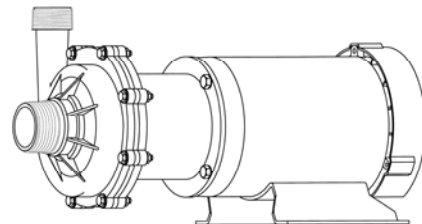

MARCH PUMPS

TE-7.5K-MD, TE-7.5P-MD 3PH 60HZ TRIM CURVES

MARCH PUMPS

TE-7.5K-MD, TE-7.5P-MD
FULL SIZE IMPELLER 4.687 DIA.
3PH 60HZ

MARCH
PUMPS

TE-7.5K-MD, TE-7.5P-MD
TRIM IMPELLER 4.437 DIA.
3PH 60HZ

MARCH PUMPS

TE-7.5K-MD, TE-7.5P-MD
TRIM IMPELLER 4.187 DIA.
3PH 60HZ

MARCH
PUMPS

TE-7.5K-MD, TE-7.5P-MD
TRIM IMPELLER 3.937 DIA.
3PH 60HZ

MARCH
PUMPS

TE-7.5K-MD, TE-7.5P-MD
TRIM IMPELLER 3.687 DIA.
3PH 60HZ

MARCH
PUMPS

TE-7.5K-MD, TE-7.5P-MD
TRIM IMPELLER 3.437 DIA.
3PH 60HZ