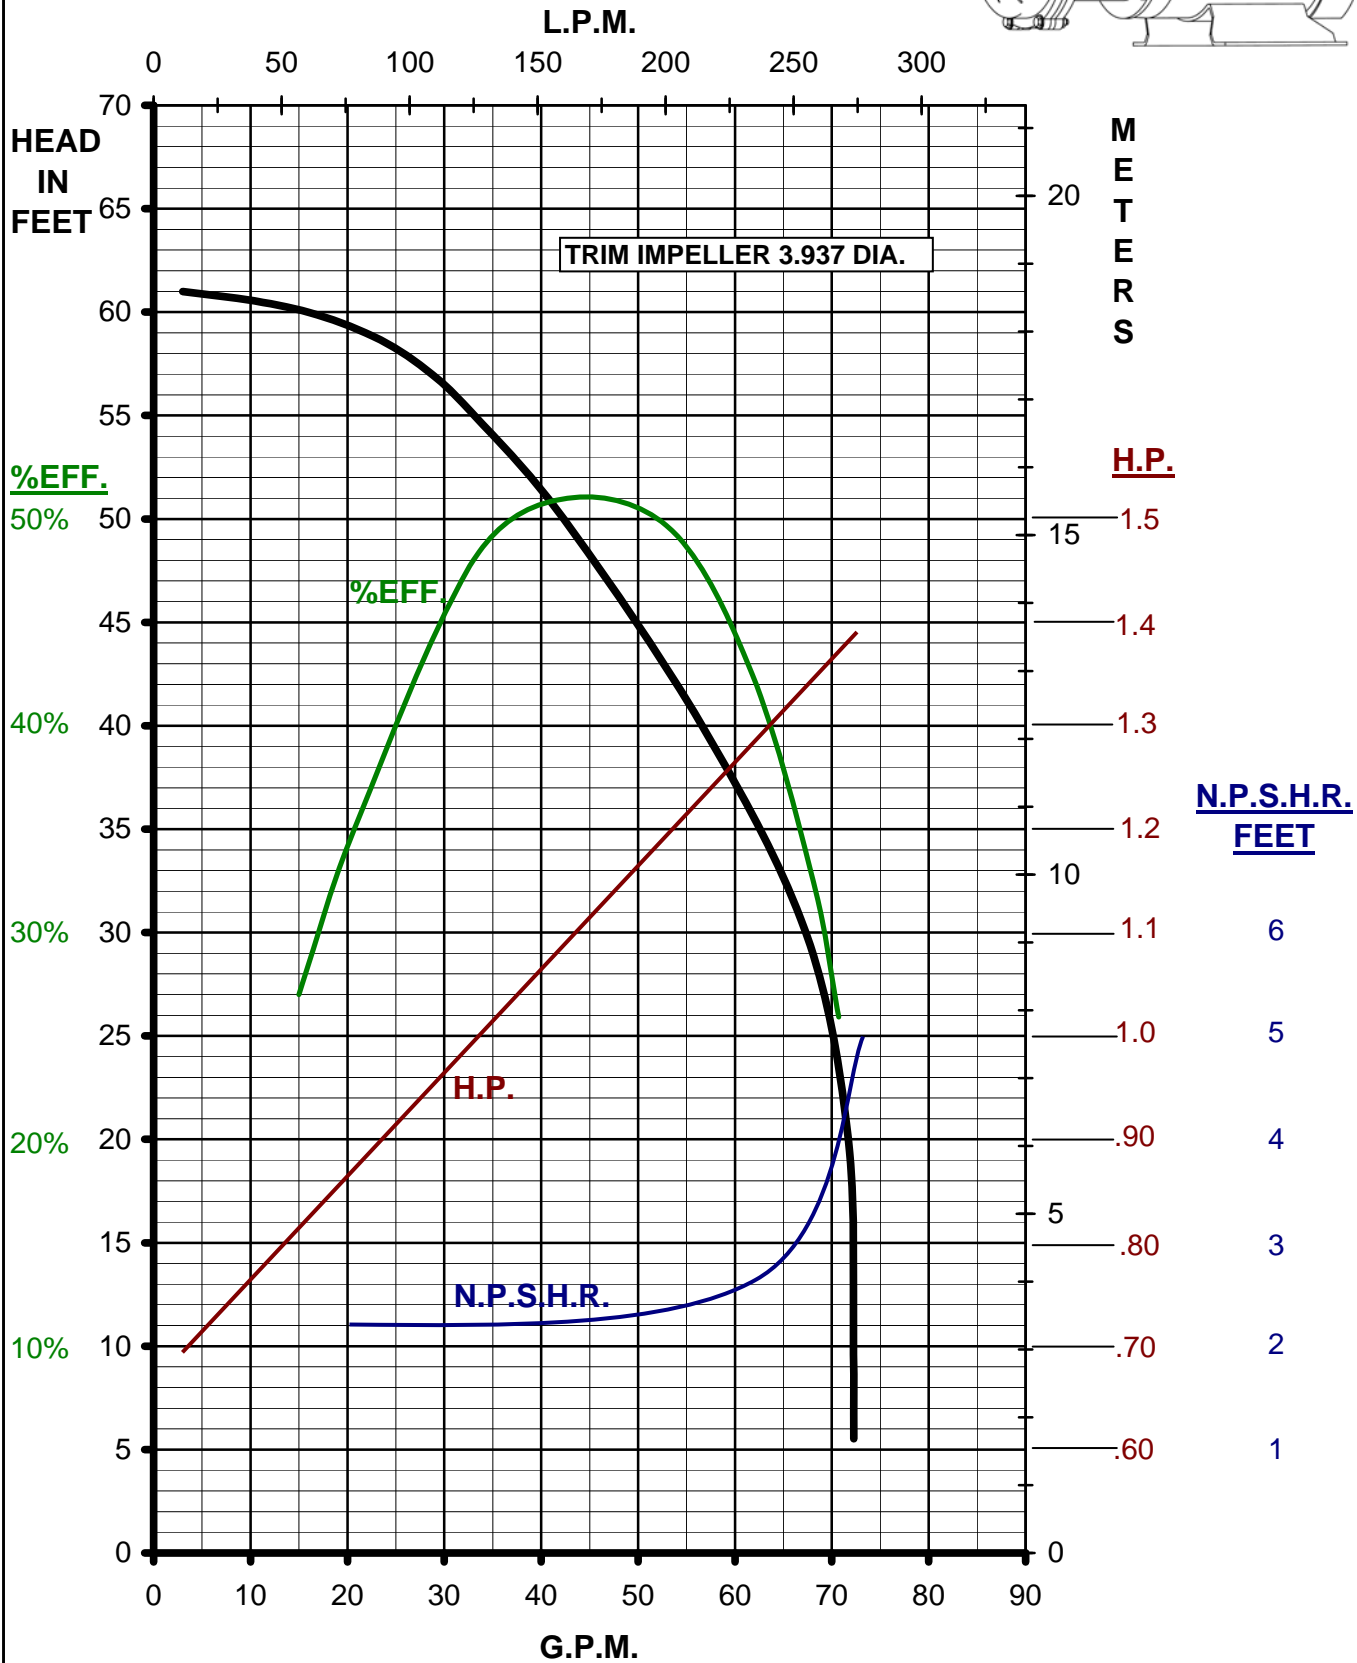

MARCH PUMPS

TE-7.5K-MD, TE-7.5P-MD 3PH 60HZ TRIM CURVES

MARCH PUMPS

TE-7.5K-MD, TE-7.5P-MD
FULL SIZE IMPELLER 4.687 DIA.
3PH 60HZ

MARCH
PUMPS

TE-7.5K-MD, TE-7.5P-MD
TRIM IMPELLER 4.437 DIA.
3PH 60HZ

MARCH PUMPS

TE-7.5K-MD, TE-7.5P-MD
TRIM IMPELLER 4.187 DIA.
3PH 60HZ

MARCH
PUMPS

TE-7.5K-MD, TE-7.5P-MD
TRIM IMPELLER 3.937 DIA.
3PH 60HZ

MARCH
PUMPS

TE-7.5K-MD, TE-7.5P-MD
TRIM IMPELLER 3.687 DIA.
3PH 60HZ

MARCH
PUMPS

TE-7.5K-MD, TE-7.5P-MD
TRIM IMPELLER 3.437 DIA.
3PH 60HZ