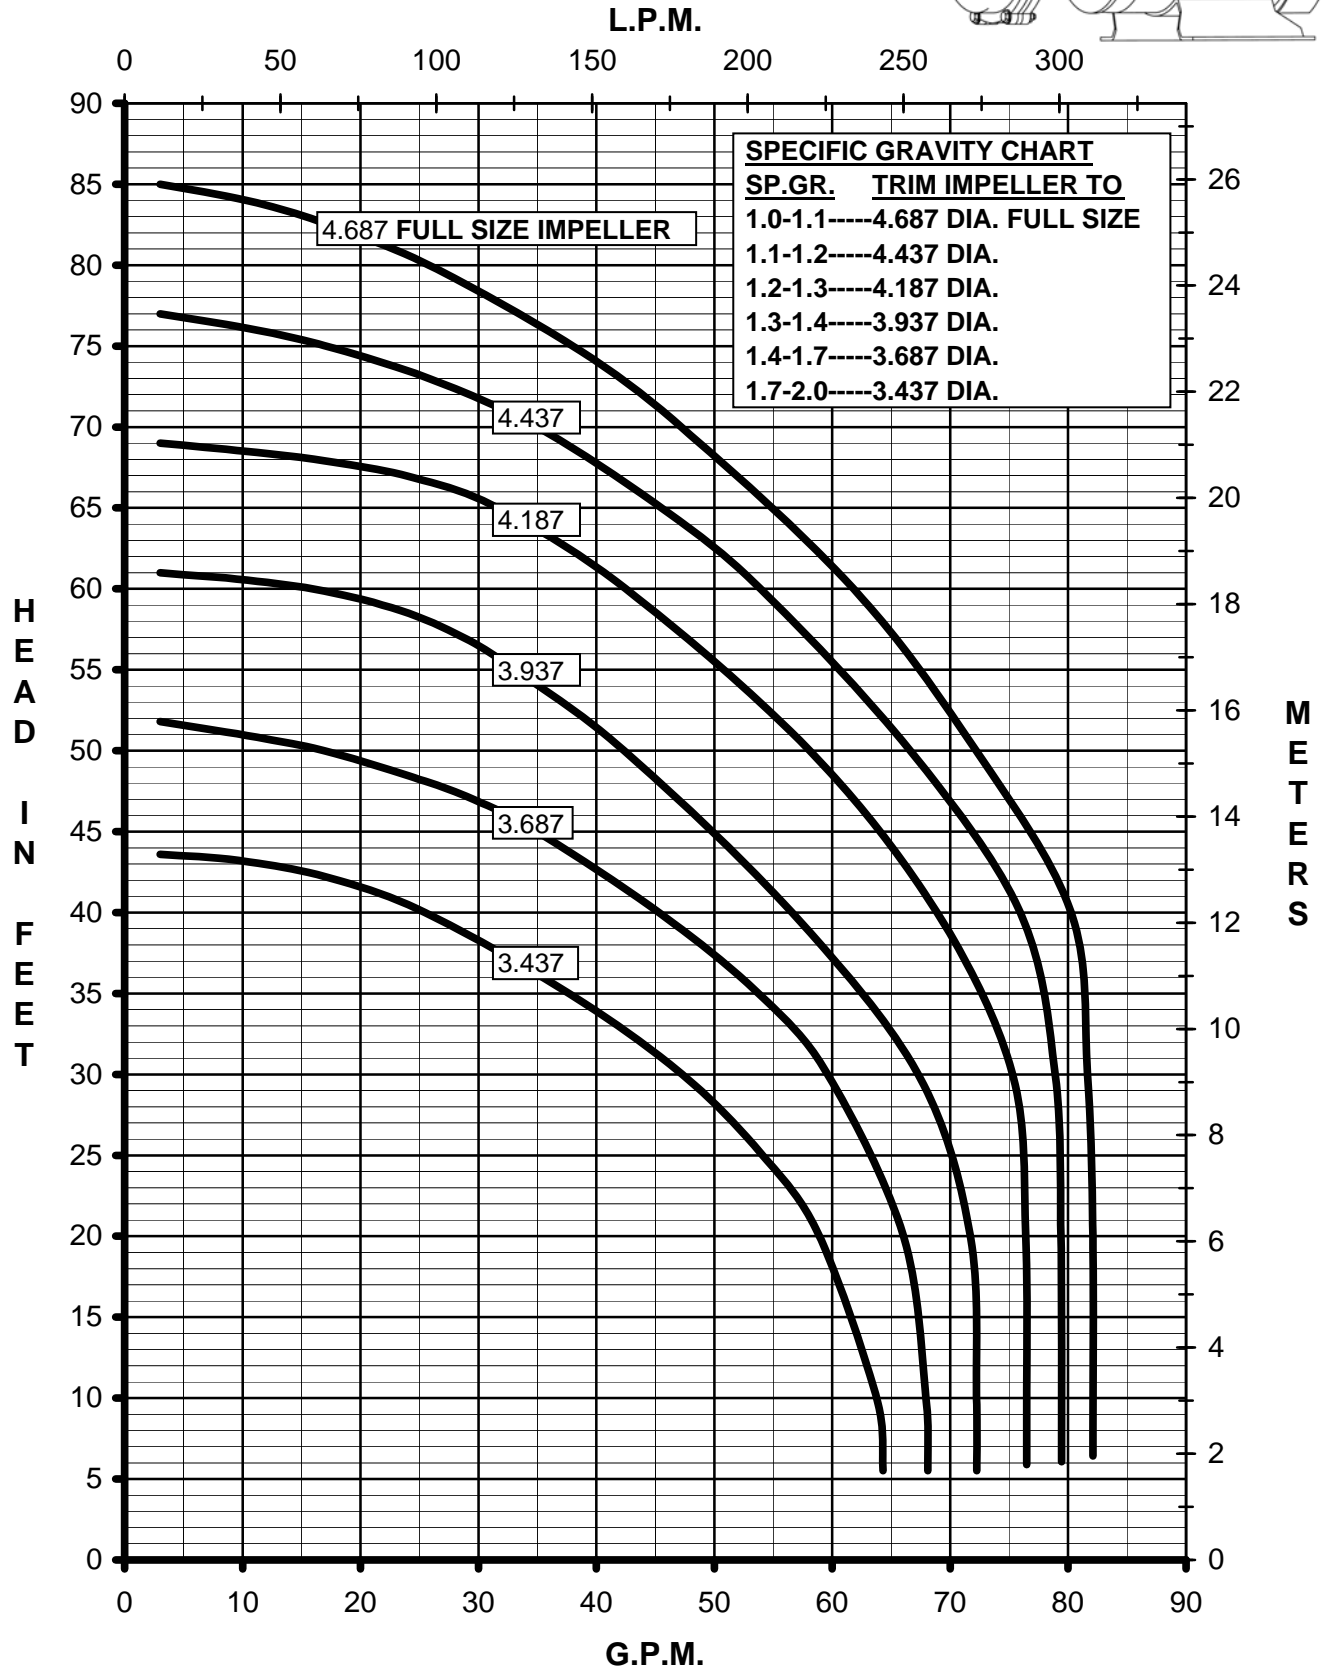

MARCH PUMPS

TE-7.5K-MD, TE-7.5P-MD 3PH 60HZ TRIM CURVES

MARCH PUMPS

TE-7.5K-MD, TE-7.5P-MD
FULL SIZE IMPELLER 4.687 DIA.
3PH 60HZ

MARCH
PUMPS

TE-7.5K-MD, TE-7.5P-MD
TRIM IMPELLER 4.437 DIA.
3PH 60HZ

MARCH PUMPS

TE-7.5K-MD, TE-7.5P-MD
TRIM IMPELLER 4.187 DIA.
3PH 60HZ

MARCH
PUMPS

TE-7.5K-MD, TE-7.5P-MD
TRIM IMPELLER 3.937 DIA.
3PH 60HZ

MARCH
PUMPS

TE-7.5K-MD, TE-7.5P-MD
TRIM IMPELLER 3.687 DIA.
3PH 60HZ

MARCH
PUMPS

TE-7.5K-MD, TE-7.5P-MD
TRIM IMPELLER 3.437 DIA.
3PH 60HZ