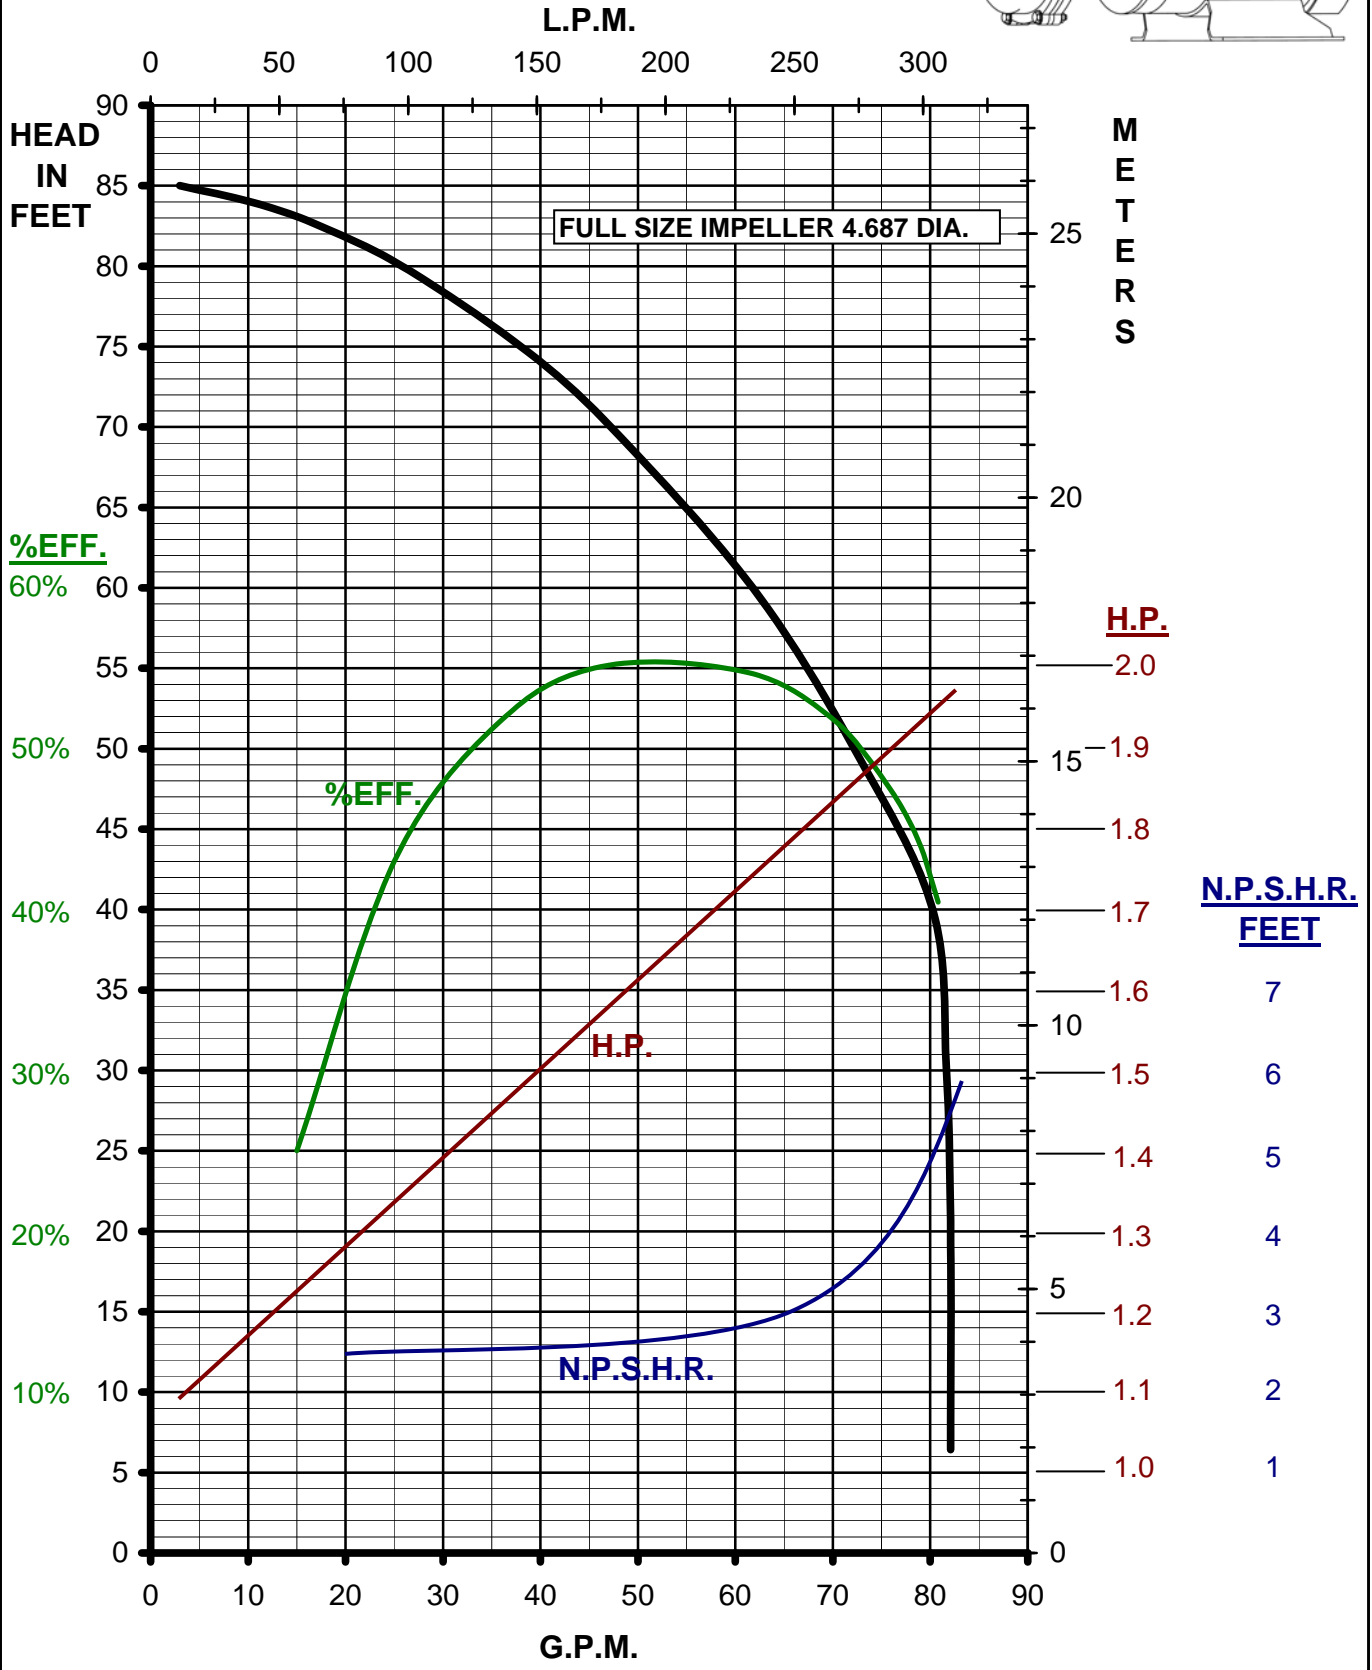

MARCH PUMPS

TE-7.5K-MD, TE-7.5P-MD 3PH 60HZ TRIM CURVES

MARCH PUMPS

TE-7.5K-MD, TE-7.5P-MD
FULL SIZE IMPELLER 4.687 DIA.
3PH 60HZ

MARCH
PUMPS

TE-7.5K-MD, TE-7.5P-MD
TRIM IMPELLER 4.437 DIA.
3PH 60HZ

MARCH PUMPS

TE-7.5K-MD, TE-7.5P-MD
TRIM IMPELLER 4.187 DIA.
3PH 60HZ

MARCH
PUMPS

TE-7.5K-MD, TE-7.5P-MD
TRIM IMPELLER 3.937 DIA.
3PH 60HZ

MARCH
PUMPS

TE-7.5K-MD, TE-7.5P-MD
TRIM IMPELLER 3.687 DIA.
3PH 60HZ

MARCH
PUMPS

TE-7.5K-MD, TE-7.5P-MD
TRIM IMPELLER 3.437 DIA.
3PH 60HZ