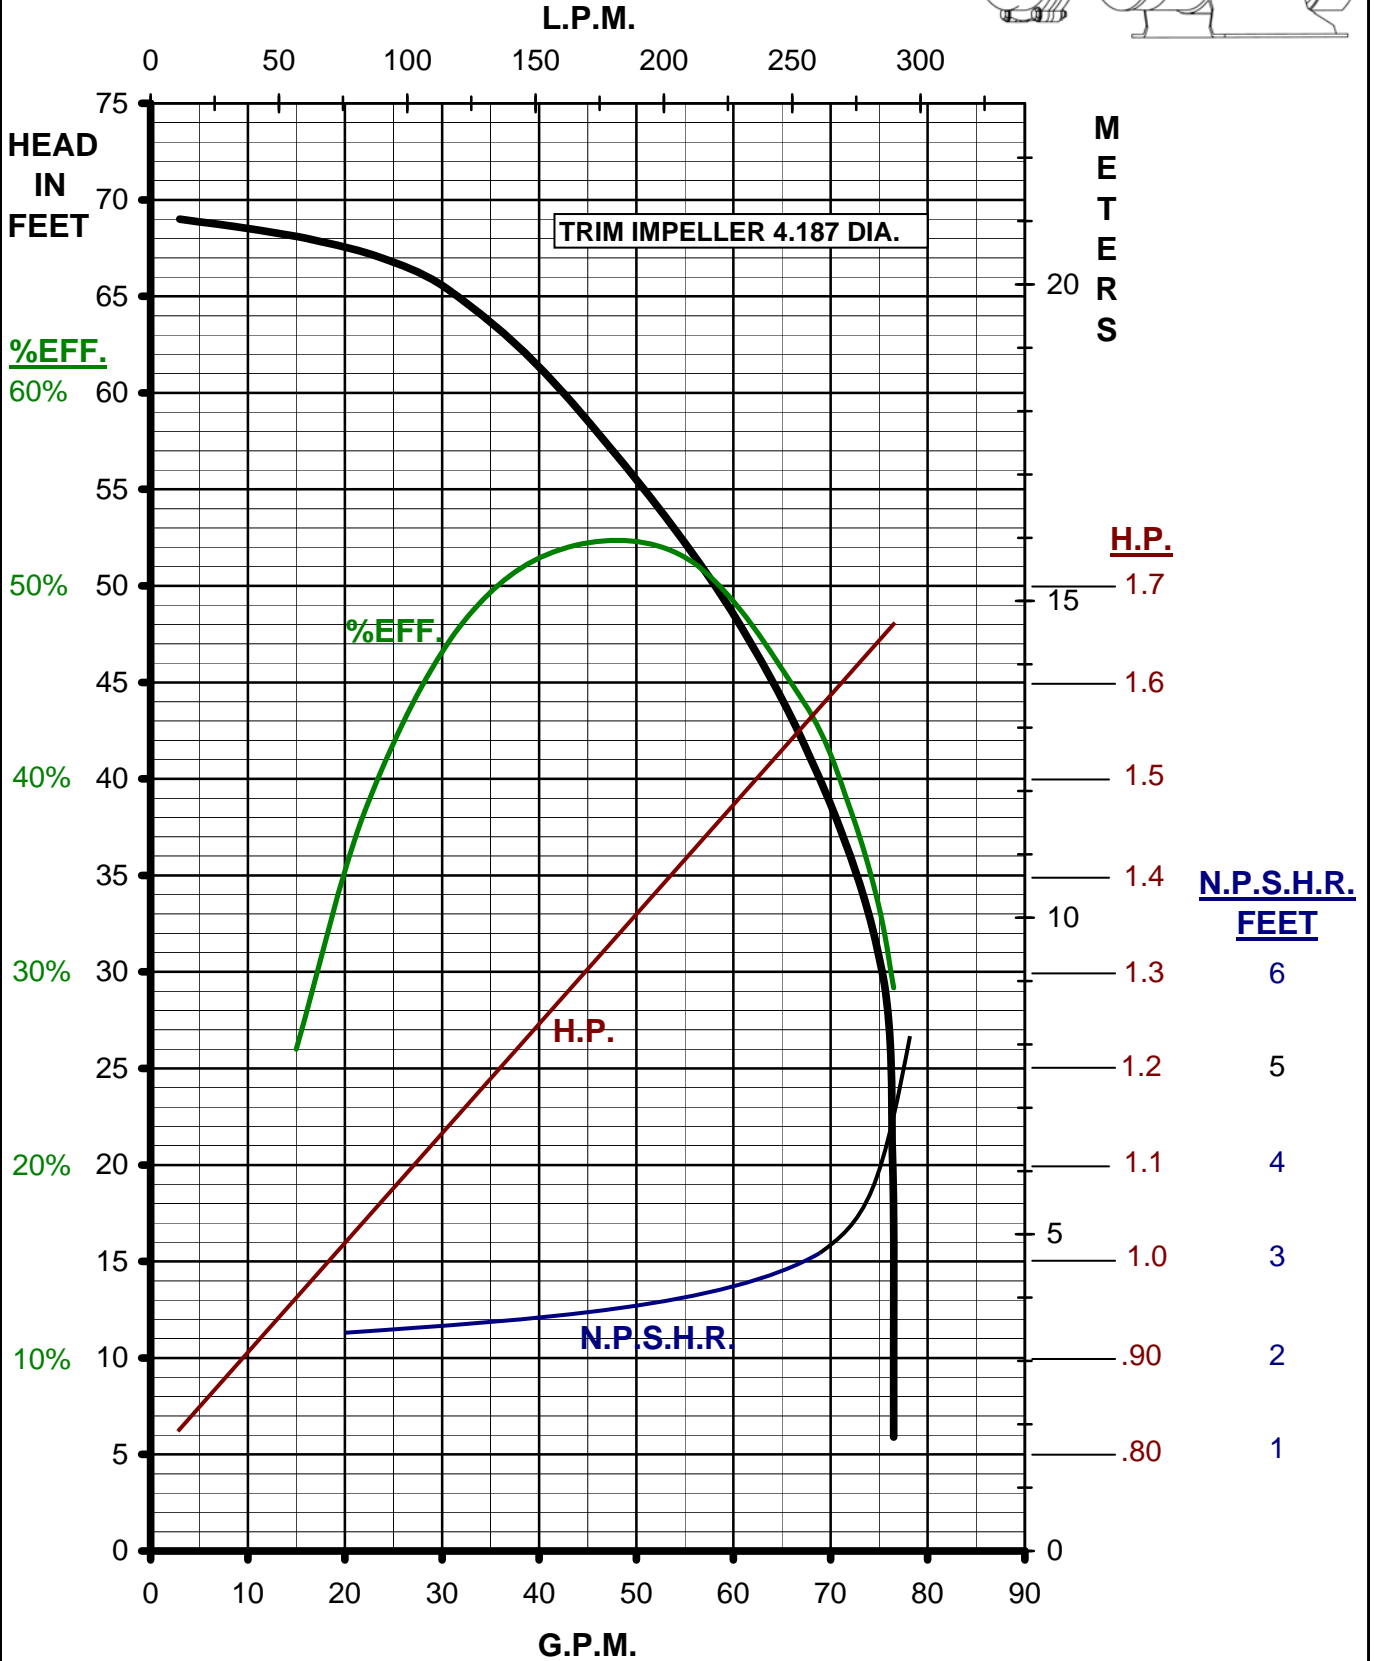

MARCH PUMPS

TE-7.5K-MD, TE-7.5P-MD 3PH 60HZ TRIM CURVES

MARCH PUMPS

TE-7.5K-MD, TE-7.5P-MD
FULL SIZE IMPELLER 4.687 DIA.
3PH 60HZ

MARCH
PUMPS

TE-7.5K-MD, TE-7.5P-MD
TRIM IMPELLER 4.437 DIA.
3PH 60HZ

MARCH PUMPS

TE-7.5K-MD, TE-7.5P-MD
TRIM IMPELLER 4.187 DIA.
3PH 60HZ

MARCH
PUMPS

TE-7.5K-MD, TE-7.5P-MD
TRIM IMPELLER 3.937 DIA.
3PH 60HZ

MARCH
PUMPS

TE-7.5K-MD, TE-7.5P-MD
TRIM IMPELLER 3.687 DIA.
3PH 60HZ

MARCH
PUMPS

TE-7.5K-MD, TE-7.5P-MD
TRIM IMPELLER 3.437 DIA.
3PH 60HZ