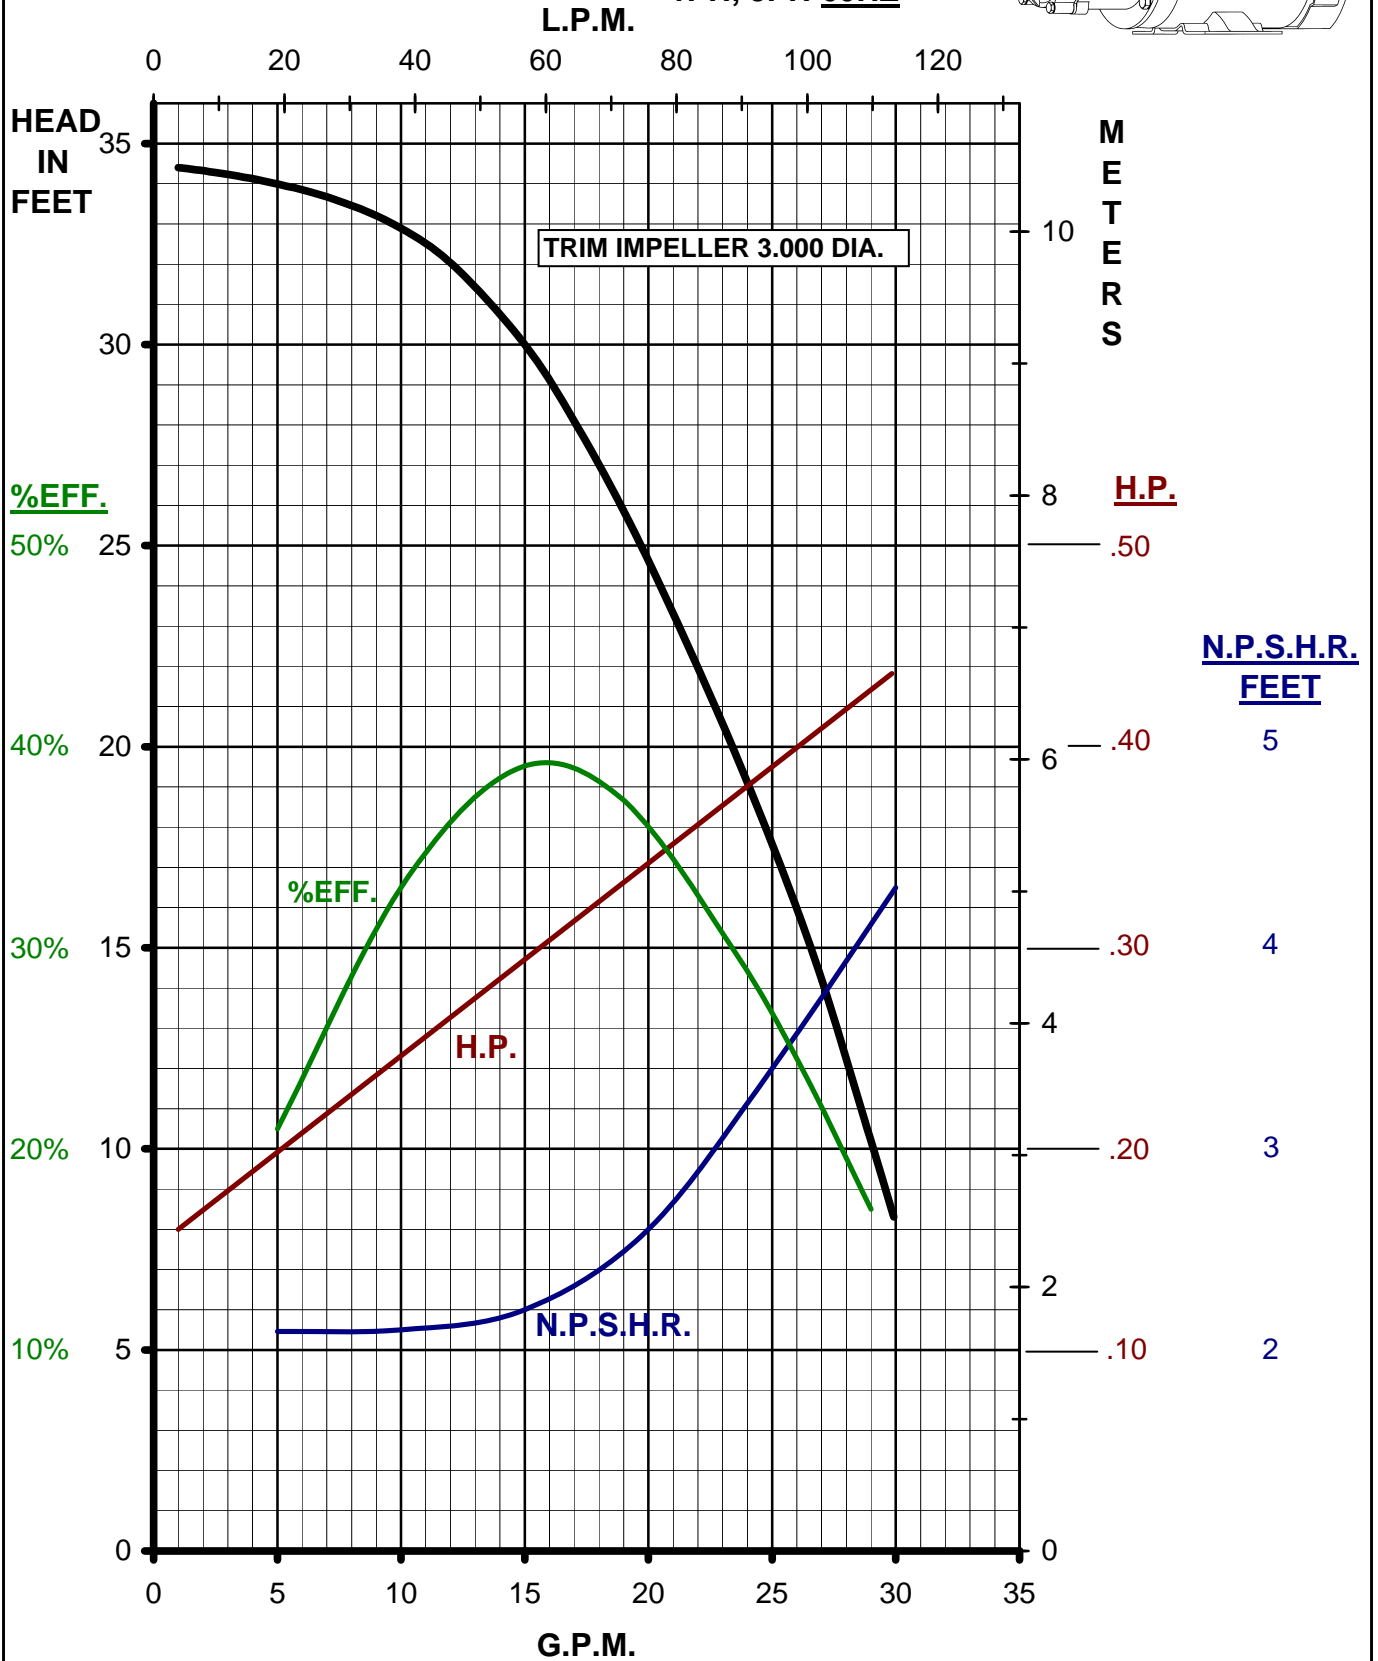

MARCH PUMPS

DP-6T-MD, TE-6T-MD
DP-6K-MD, TE-6K-MD
1PH, 3PH 60HZ TRIM CURVES

MARCH
PUMPS

DP-6T-MD, TE-6T-MD
DP-6K-MD, TE-6K-MD
FULL SIZE IMPELLER 3.500 DIA.
1PH, 3PH 60HZ

MARCH PUMPS

DP-6T-MD, TE-6T-MD
DP-6K-MD, TE-6K-MD
TRIM IMPELLER 3.375 DIA.
1PH, 3PH 60HZ

MARCH PUMPS

DP-6T-MD, TE-6T-MD
DP-6K-MD, TE-6K-MD
TRIM IMPELLER 3.250 DIA.
1PH, 3PH 60HZ

MARCH
PUMPS

DP-6T-MD, TE-6T-MD
DP-6K-MD, TE-6K-MD
TRIM IMPELLER 3.125 DIA.
1PH, 3PH 60HZ

MARCH
PUMPS

DP-6T-MD, TE-6T-MD
DP-6K-MD, TE-6K-MD
TRIM IMPELLER 3.000 DIA.
1PH, 3PH 60HZ

MARCH PUMPS

DP-6T-MD, TE-6T-MD
DP-6K-MD, TE-6K-MD
TRIM IMPELLER 2.875 DIA.
1PH, 3PH 60HZ

MARCH PUMPS

DP-6T-MD, TE-6T-MD
DP-6K-MD, TE-6K-MD
TRIM IMPELLER 2.750 DIA.
1PH, 3PH 60HZ