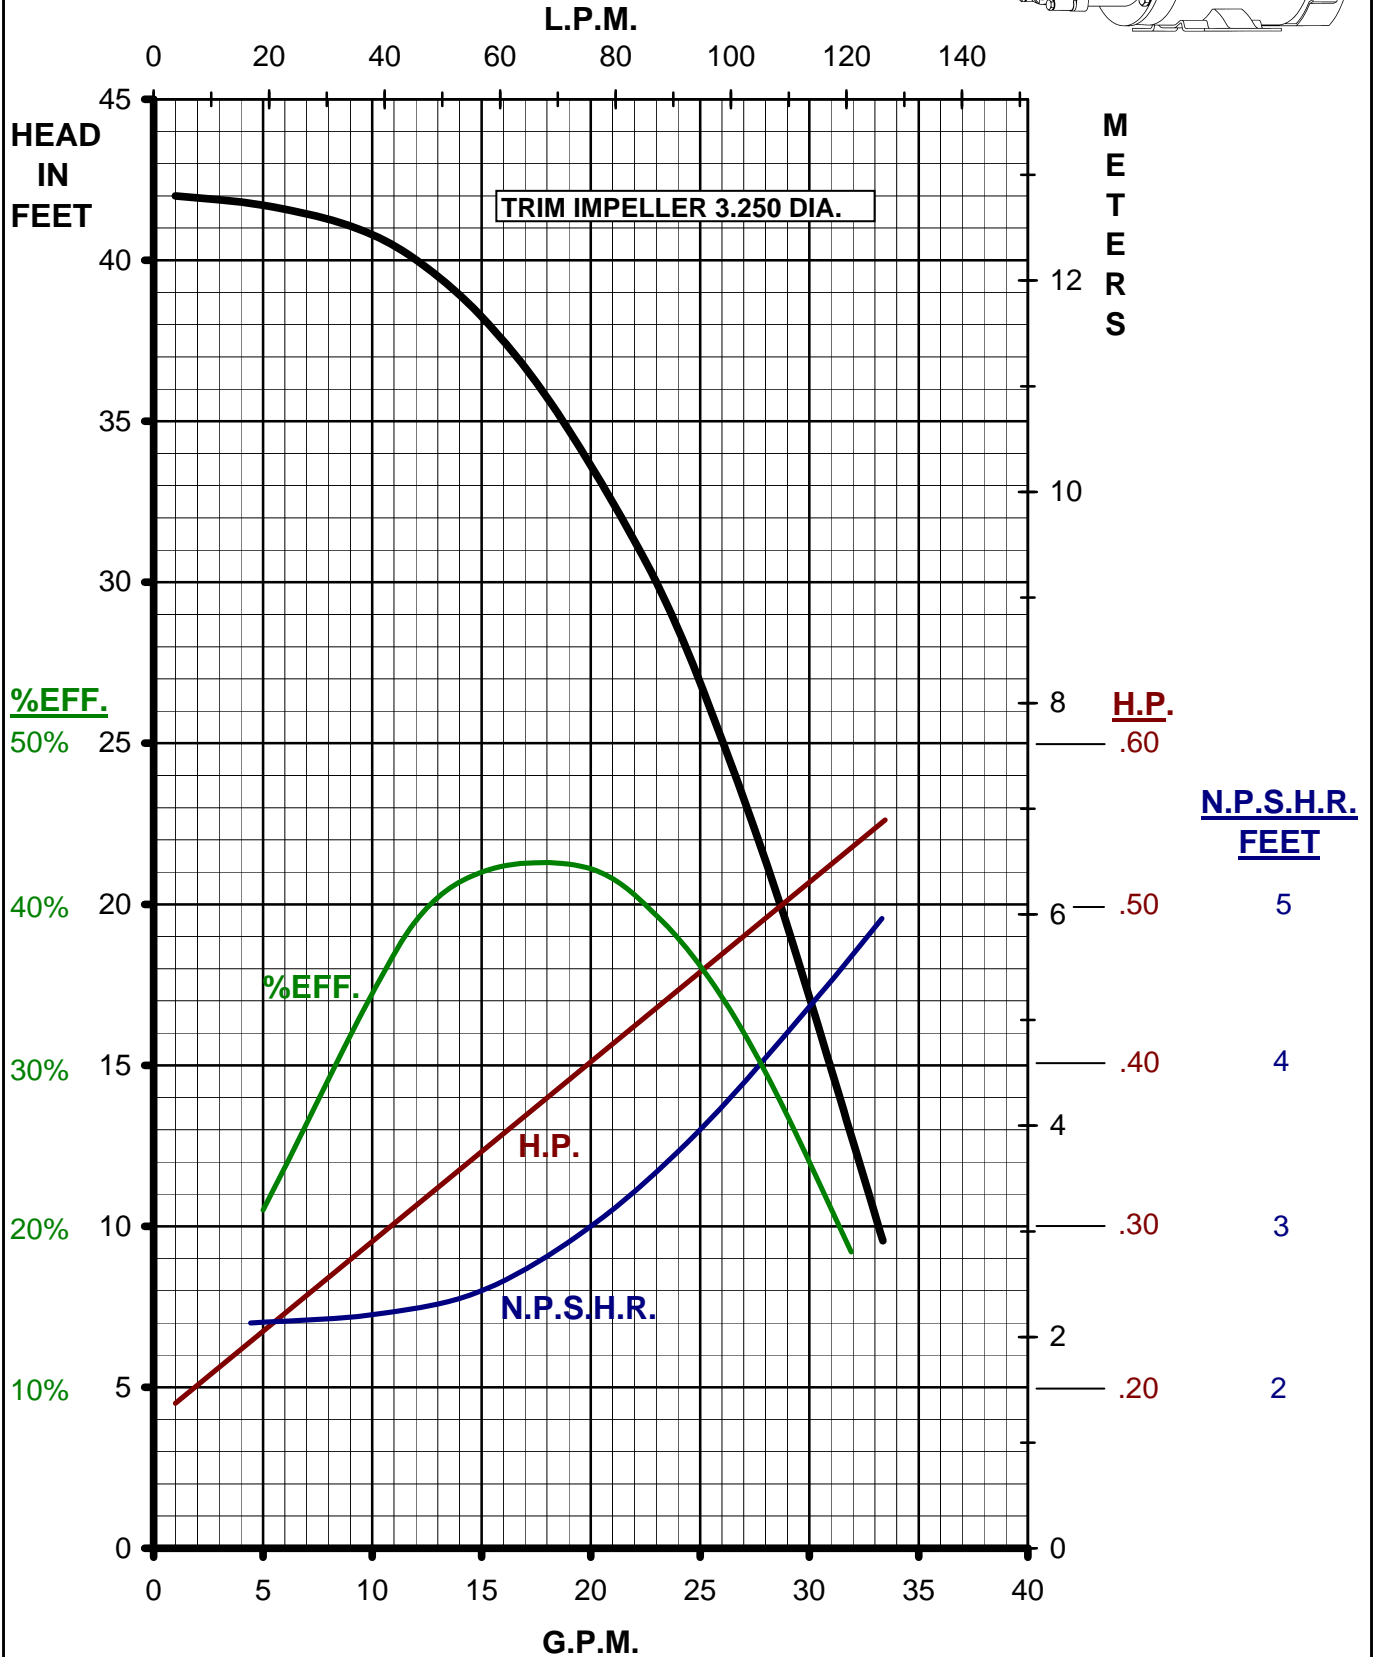

MARCH PUMPS

DP-6T-MD, TE-6T-MD
DP-6K-MD, TE-6K-MD
1PH, 3PH 60HZ TRIM CURVES

MARCH
PUMPS

DP-6T-MD, TE-6T-MD
DP-6K-MD, TE-6K-MD
FULL SIZE IMPELLER 3.500 DIA.
1PH, 3PH 60HZ

MARCH PUMPS

DP-6T-MD, TE-6T-MD
DP-6K-MD, TE-6K-MD
TRIM IMPELLER 3.375 DIA.
1PH, 3PH 60HZ

MARCH PUMPS

DP-6T-MD, TE-6T-MD
DP-6K-MD, TE-6K-MD
TRIM IMPELLER 3.250 DIA.
1PH, 3PH 60HZ

MARCH
PUMPS

DP-6T-MD, TE-6T-MD
DP-6K-MD, TE-6K-MD
TRIM IMPELLER 3.125 DIA.
1PH, 3PH 60HZ

MARCH
PUMPS

DP-6T-MD, TE-6T-MD
DP-6K-MD, TE-6K-MD
TRIM IMPELLER 3.000 DIA.
1PH, 3PH 60HZ

MARCH PUMPS

DP-6T-MD, TE-6T-MD
DP-6K-MD, TE-6K-MD
TRIM IMPELLER 2.875 DIA.
1PH, 3PH 60HZ

MARCH PUMPS

DP-6T-MD, TE-6T-MD
DP-6K-MD, TE-6K-MD
TRIM IMPELLER 2.750 DIA.
1PH, 3PH 60HZ