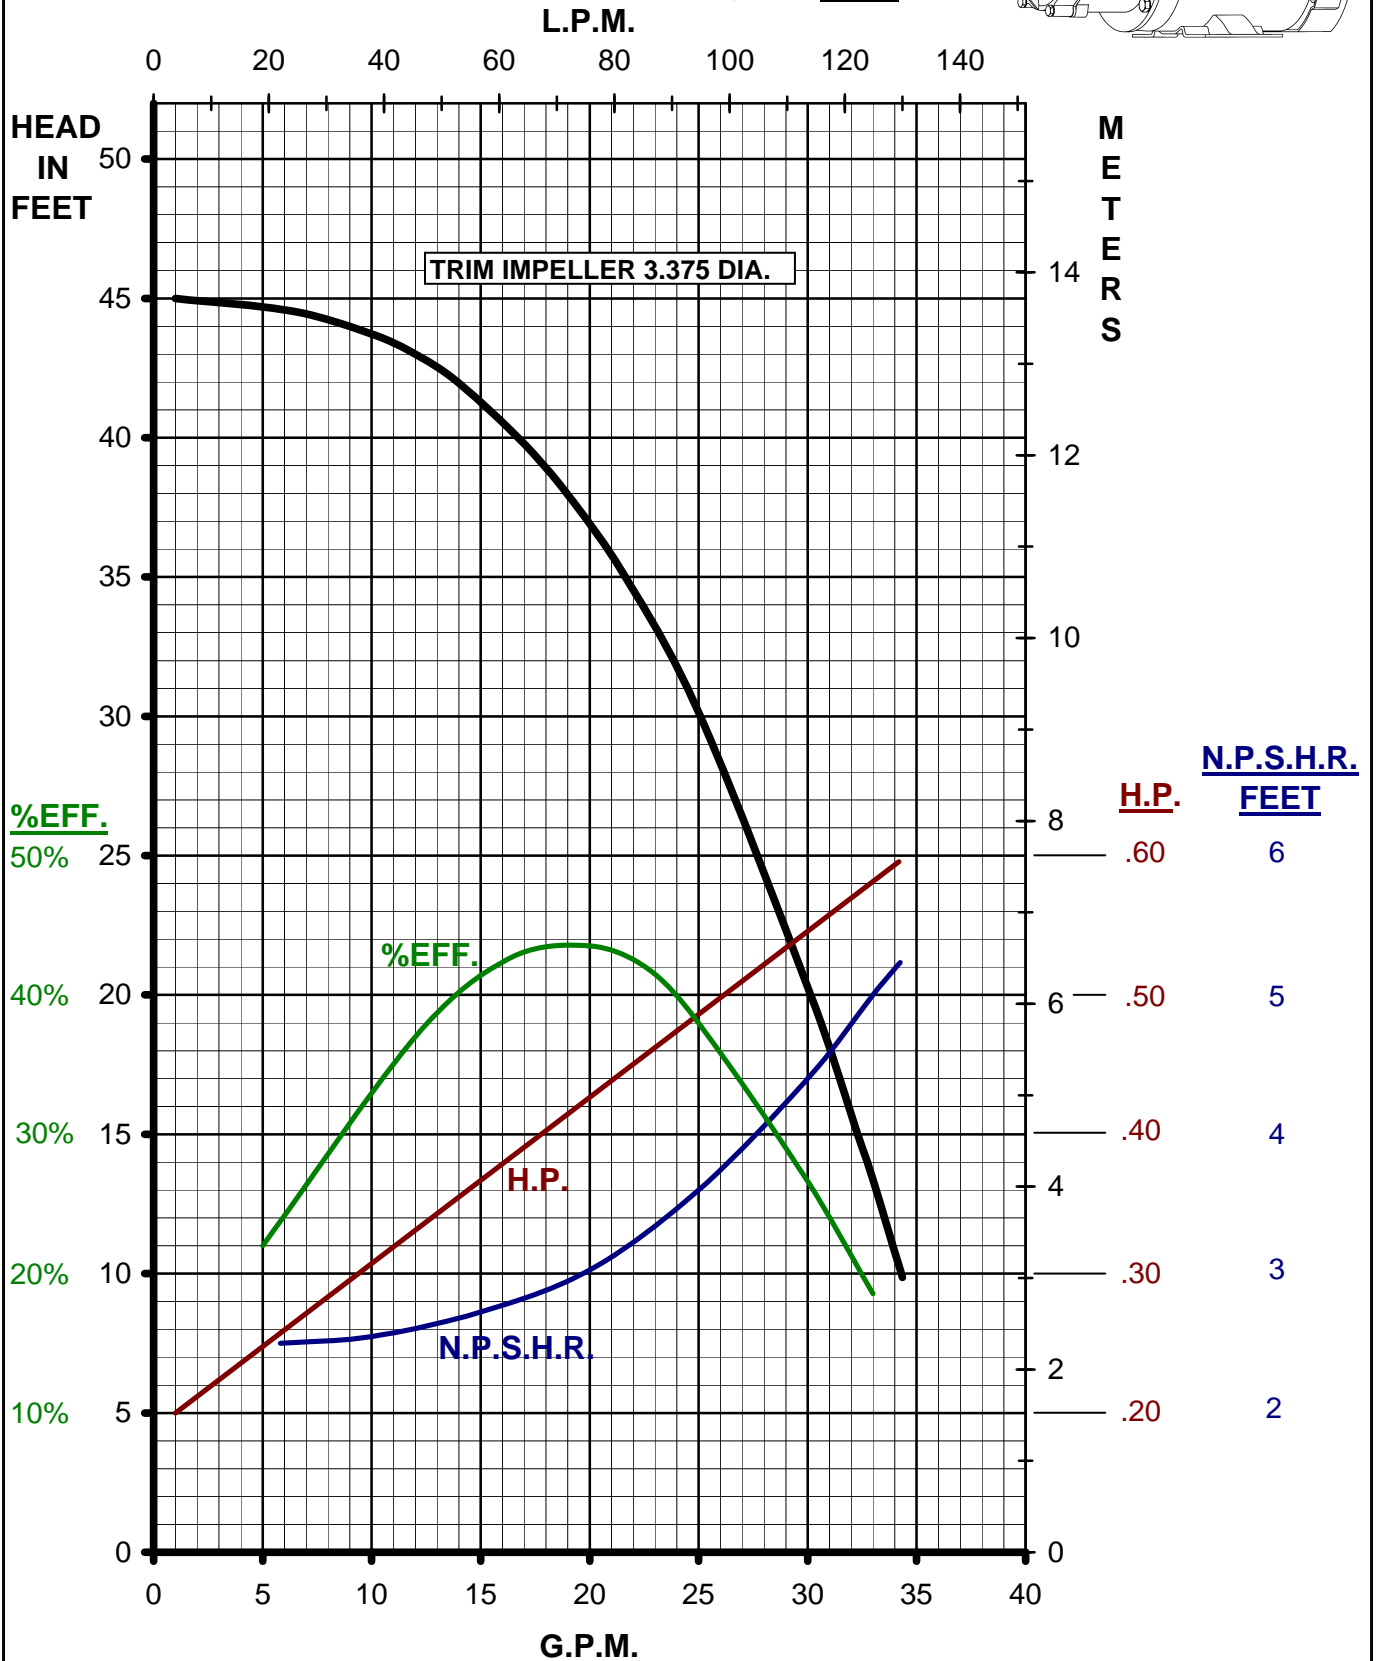

MARCH PUMPS

DP-6T-MD, TE-6T-MD
DP-6K-MD, TE-6K-MD
1PH, 3PH 60HZ TRIM CURVES

MARCH
PUMPS

DP-6T-MD, TE-6T-MD
DP-6K-MD, TE-6K-MD
FULL SIZE IMPELLER 3.500 DIA.
1PH, 3PH 60HZ

MARCH PUMPS

DP-6T-MD, TE-6T-MD
DP-6K-MD, TE-6K-MD
TRIM IMPELLER 3.375 DIA.
1PH, 3PH 60HZ

MARCH PUMPS

DP-6T-MD, TE-6T-MD
DP-6K-MD, TE-6K-MD
TRIM IMPELLER 3.250 DIA.
1PH, 3PH 60HZ

MARCH
PUMPS

DP-6T-MD, TE-6T-MD
DP-6K-MD, TE-6K-MD
TRIM IMPELLER 3.125 DIA.
1PH, 3PH 60HZ

MARCH
PUMPS

DP-6T-MD, TE-6T-MD
DP-6K-MD, TE-6K-MD
TRIM IMPELLER 3.000 DIA.
1PH, 3PH 60HZ

MARCH PUMPS

DP-6T-MD, TE-6T-MD
DP-6K-MD, TE-6K-MD
TRIM IMPELLER 2.875 DIA.
1PH, 3PH 60HZ

MARCH PUMPS

DP-6T-MD, TE-6T-MD
DP-6K-MD, TE-6K-MD
TRIM IMPELLER 2.750 DIA.
1PH, 3PH 60HZ