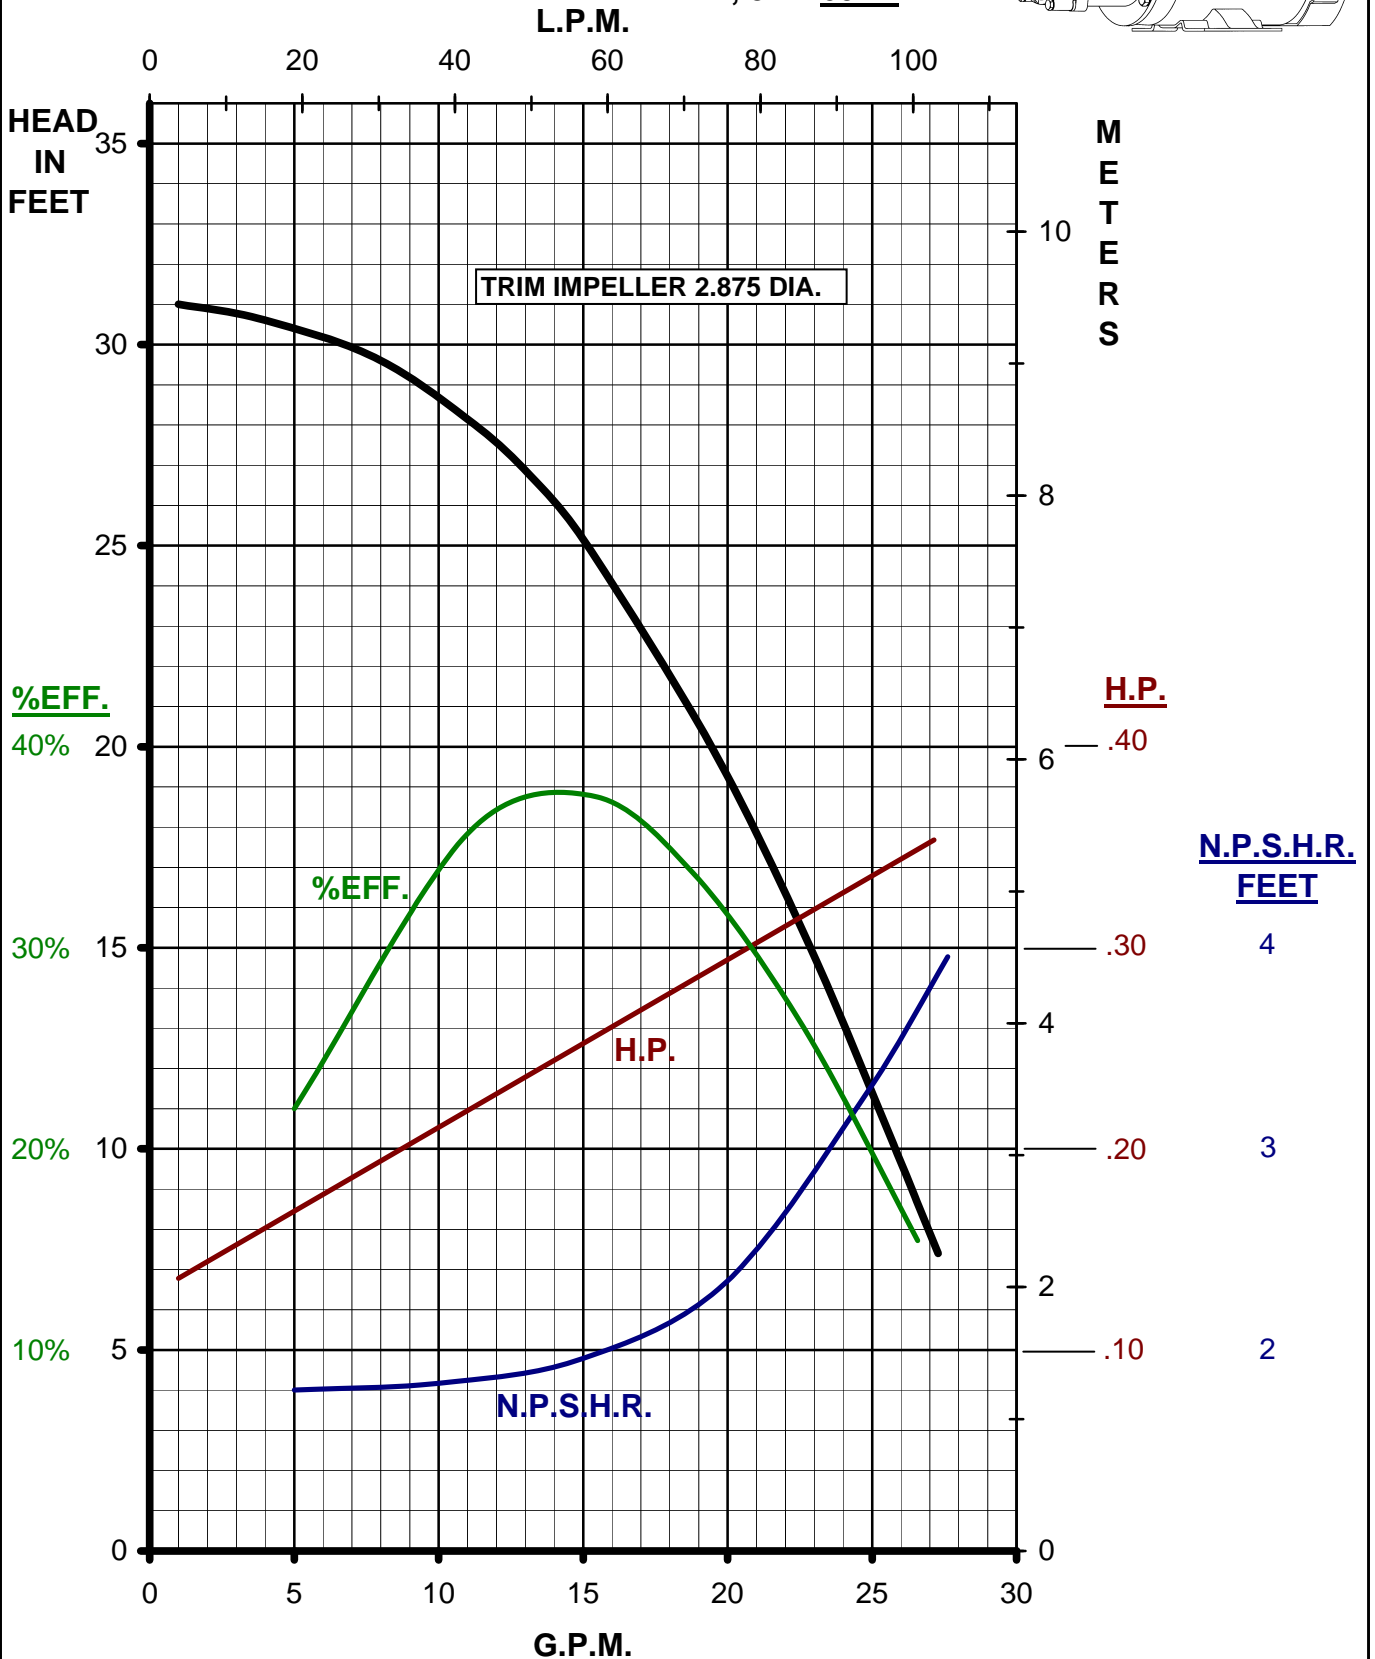

MARCH PUMPS

DP-6T-MD, TE-6T-MD
DP-6K-MD, TE-6K-MD
1PH, 3PH 60HZ TRIM CURVES

MARCH
PUMPS

DP-6T-MD, TE-6T-MD
DP-6K-MD, TE-6K-MD
FULL SIZE IMPELLER 3.500 DIA.
1PH, 3PH 60HZ

MARCH PUMPS

DP-6T-MD, TE-6T-MD
DP-6K-MD, TE-6K-MD
TRIM IMPELLER 3.375 DIA.
1PH, 3PH 60HZ

MARCH PUMPS

DP-6T-MD, TE-6T-MD
DP-6K-MD, TE-6K-MD
TRIM IMPELLER 3.250 DIA.
1PH, 3PH 60HZ

MARCH
PUMPS

DP-6T-MD, TE-6T-MD
DP-6K-MD, TE-6K-MD
TRIM IMPELLER 3.125 DIA.
1PH, 3PH 60HZ

MARCH
PUMPS

DP-6T-MD, TE-6T-MD
DP-6K-MD, TE-6K-MD
TRIM IMPELLER 3.000 DIA.
1PH, 3PH 60HZ

MARCH PUMPS

DP-6T-MD, TE-6T-MD
DP-6K-MD, TE-6K-MD
TRIM IMPELLER 2.875 DIA.
1PH, 3PH 60HZ

MARCH PUMPS

DP-6T-MD, TE-6T-MD
DP-6K-MD, TE-6K-MD
TRIM IMPELLER 2.750 DIA.
1PH, 3PH 60HZ