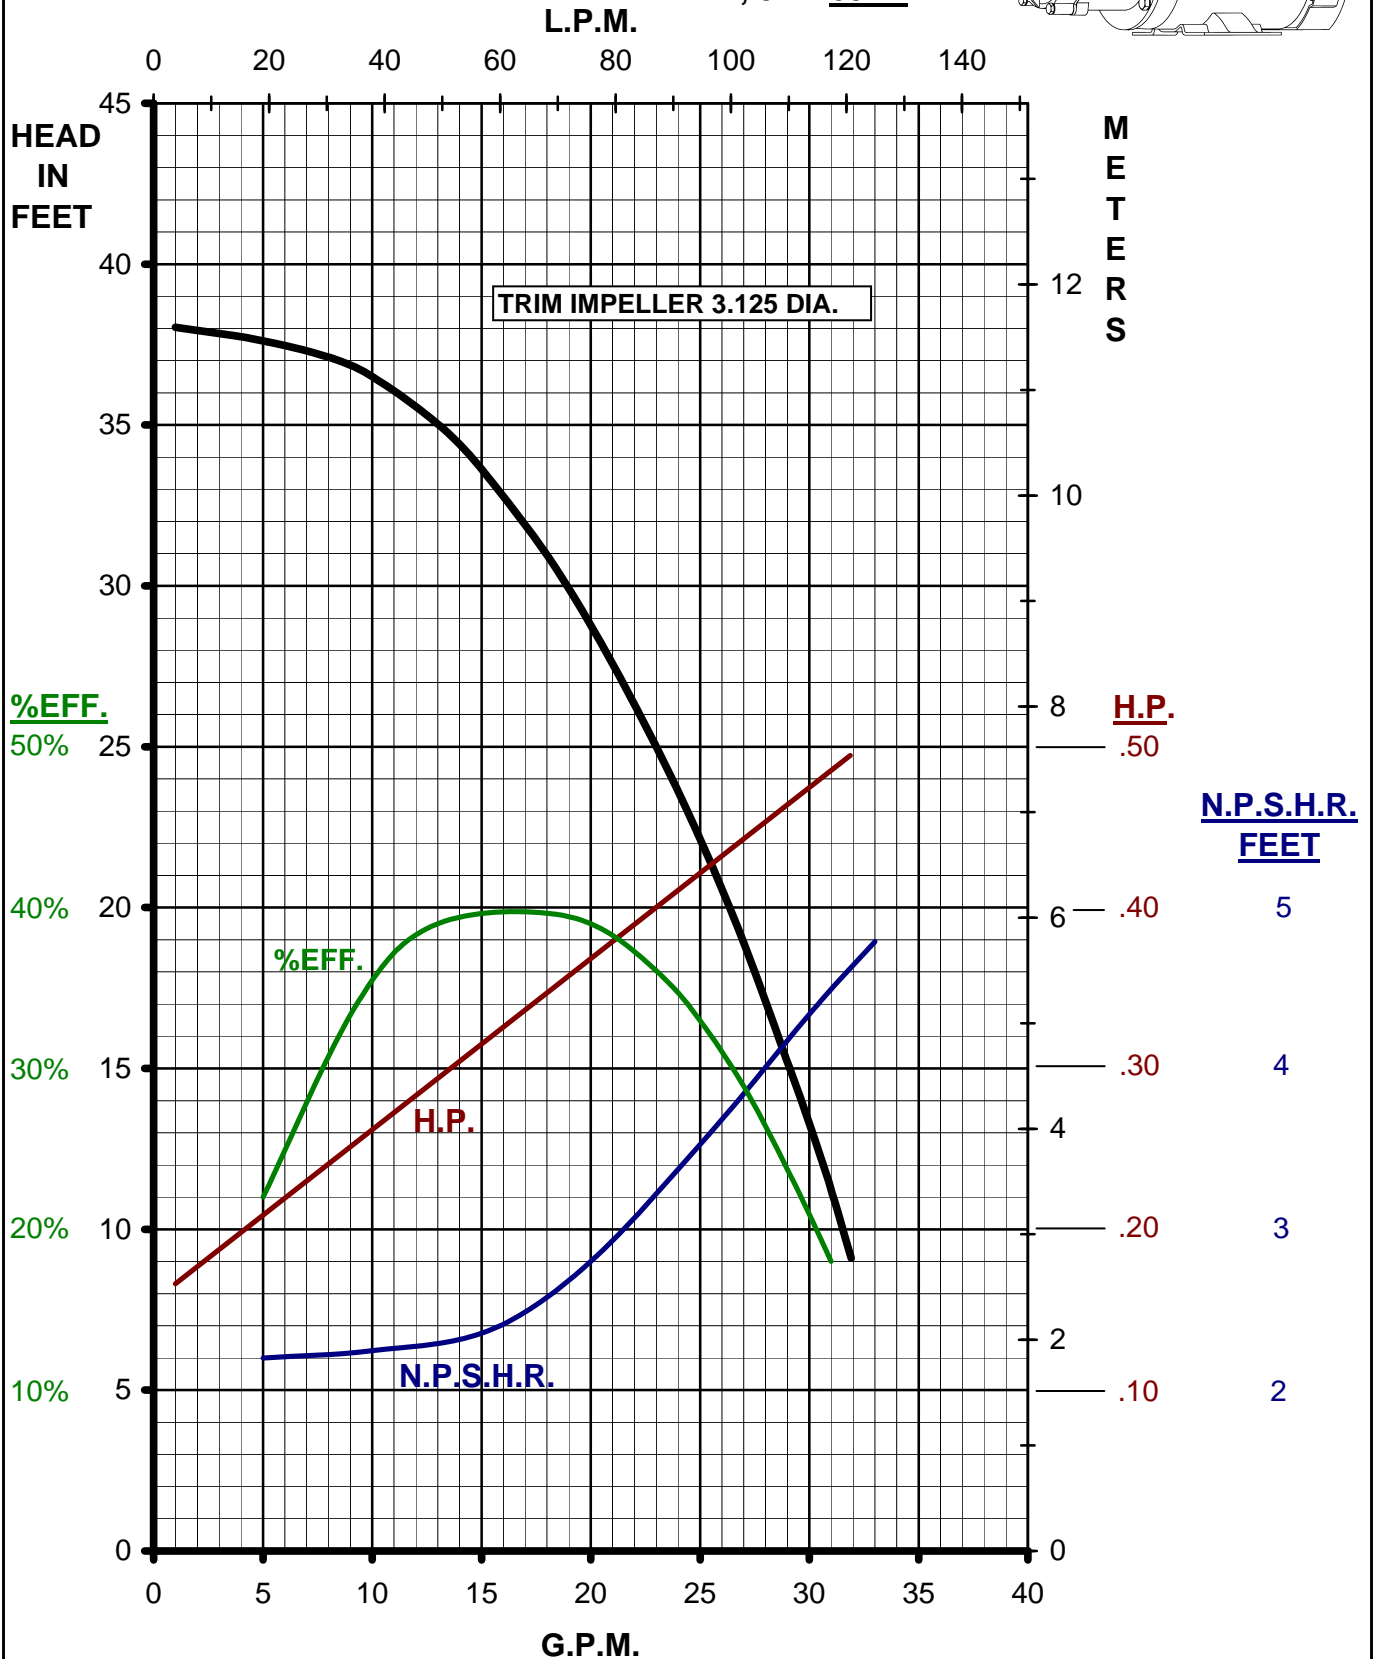

MARCH PUMPS

DP-6T-MD, TE-6T-MD
DP-6K-MD, TE-6K-MD
1PH, 3PH 60HZ TRIM CURVES

MARCH
PUMPS

DP-6T-MD, TE-6T-MD
DP-6K-MD, TE-6K-MD
FULL SIZE IMPELLER 3.500 DIA.
1PH, 3PH 60HZ

MARCH PUMPS

DP-6T-MD, TE-6T-MD
DP-6K-MD, TE-6K-MD
TRIM IMPELLER 3.375 DIA.
1PH, 3PH 60HZ

MARCH PUMPS

DP-6T-MD, TE-6T-MD
DP-6K-MD, TE-6K-MD
TRIM IMPELLER 3.250 DIA.
1PH, 3PH 60HZ

MARCH
PUMPS

DP-6T-MD, TE-6T-MD
DP-6K-MD, TE-6K-MD
TRIM IMPELLER 3.125 DIA.
1PH, 3PH 60HZ

MARCH
PUMPS

DP-6T-MD, TE-6T-MD
DP-6K-MD, TE-6K-MD
TRIM IMPELLER 3.000 DIA.
1PH, 3PH 60HZ

MARCH PUMPS

DP-6T-MD, TE-6T-MD
DP-6K-MD, TE-6K-MD
TRIM IMPELLER 2.875 DIA.
1PH, 3PH 60HZ

MARCH PUMPS

DP-6T-MD, TE-6T-MD
DP-6K-MD, TE-6K-MD
TRIM IMPELLER 2.750 DIA.
1PH, 3PH 60HZ