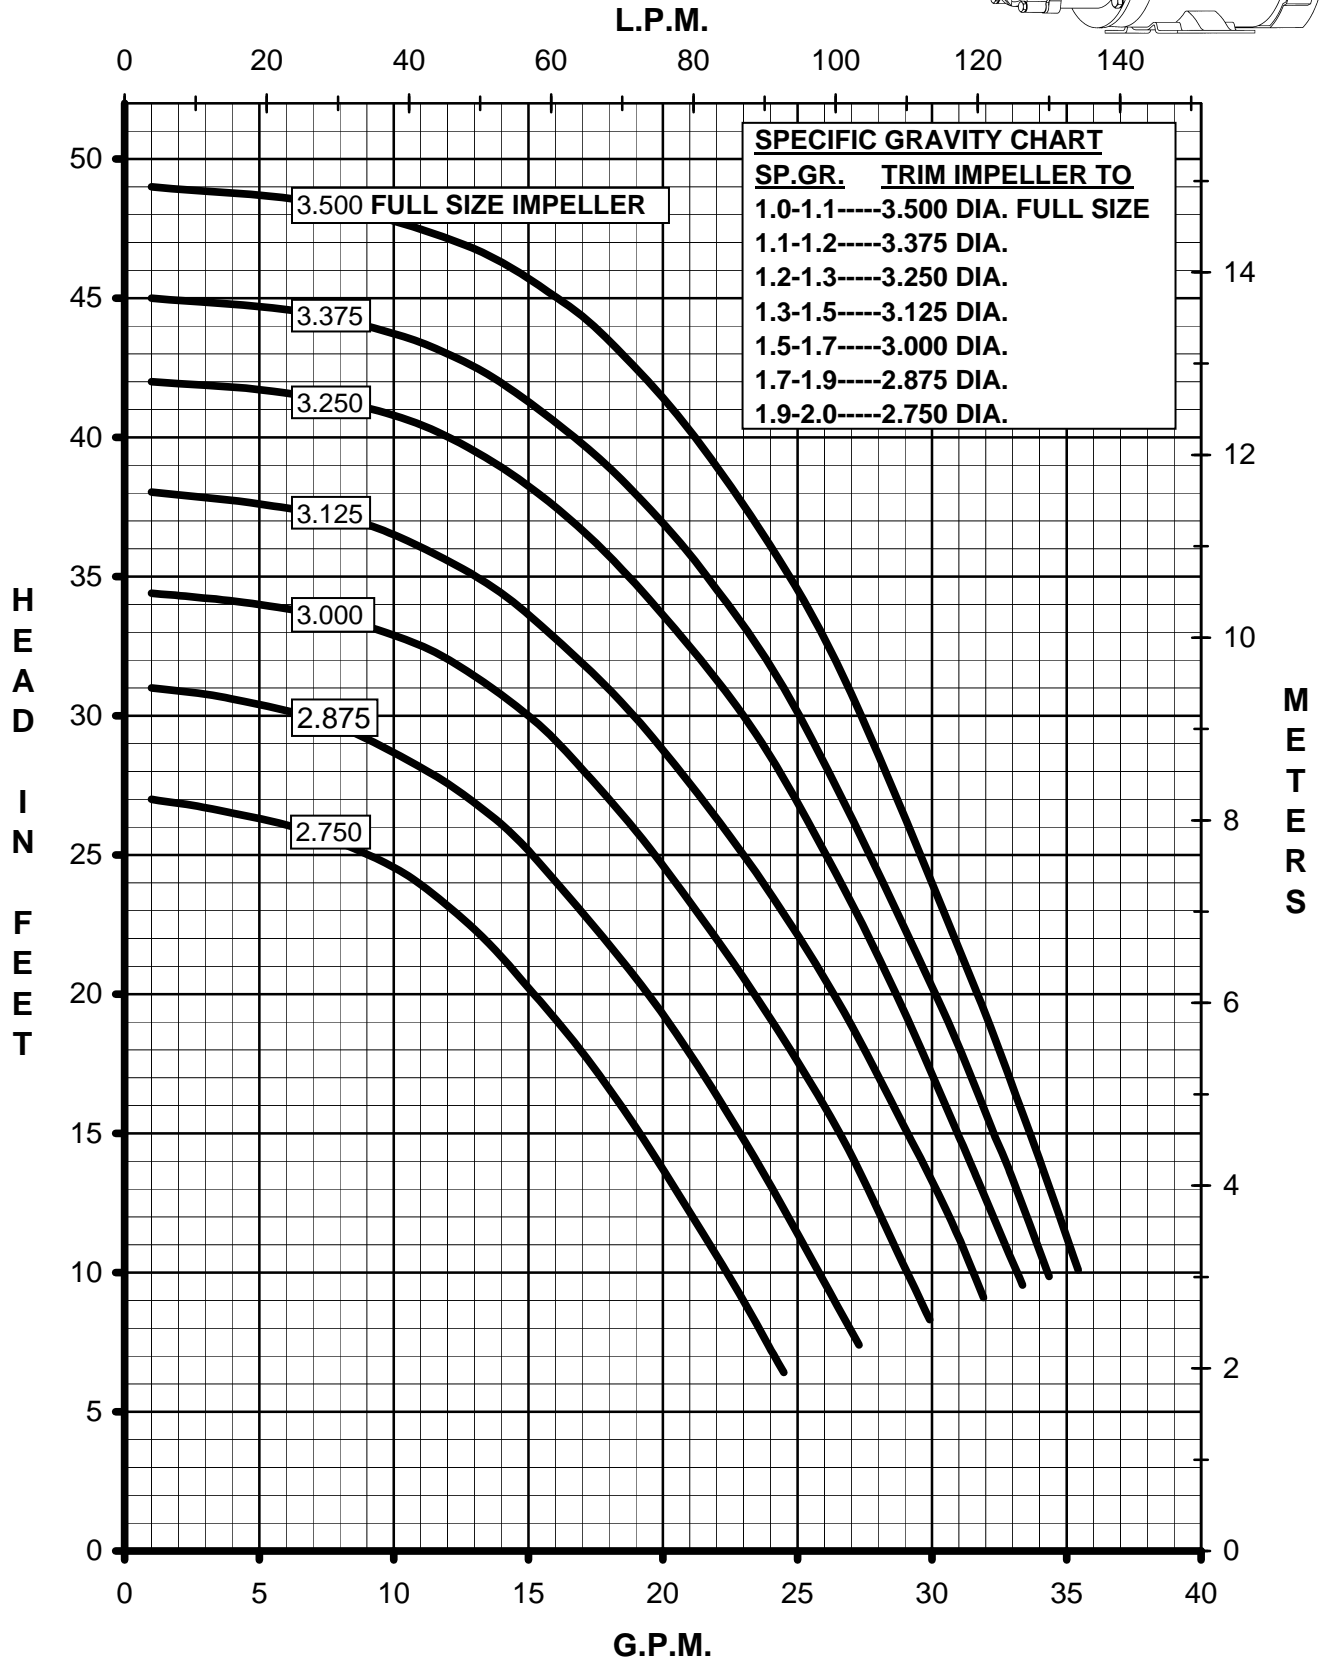

MARCH PUMPS

DP-6T-MD, TE-6T-MD
DP-6K-MD, TE-6K-MD
1PH, 3PH 60HZ TRIM CURVES

MARCH
PUMPS

DP-6T-MD, TE-6T-MD
DP-6K-MD, TE-6K-MD
FULL SIZE IMPELLER 3.500 DIA.
1PH, 3PH 60HZ

MARCH PUMPS

DP-6T-MD, TE-6T-MD
DP-6K-MD, TE-6K-MD
TRIM IMPELLER 3.375 DIA.
1PH, 3PH 60HZ

MARCH PUMPS

DP-6T-MD, TE-6T-MD
DP-6K-MD, TE-6K-MD
TRIM IMPELLER 3.250 DIA.
1PH, 3PH 60HZ

MARCH
PUMPS

DP-6T-MD, TE-6T-MD
DP-6K-MD, TE-6K-MD
TRIM IMPELLER 3.125 DIA.
1PH, 3PH 60HZ

MARCH
PUMPS

DP-6T-MD, TE-6T-MD
DP-6K-MD, TE-6K-MD
TRIM IMPELLER 3.000 DIA.
1PH, 3PH 60HZ

MARCH PUMPS

DP-6T-MD, TE-6T-MD
DP-6K-MD, TE-6K-MD
TRIM IMPELLER 2.875 DIA.
1PH, 3PH 60HZ

MARCH PUMPS

DP-6T-MD, TE-6T-MD
DP-6K-MD, TE-6K-MD
TRIM IMPELLER 2.750 DIA.
1PH, 3PH 60HZ