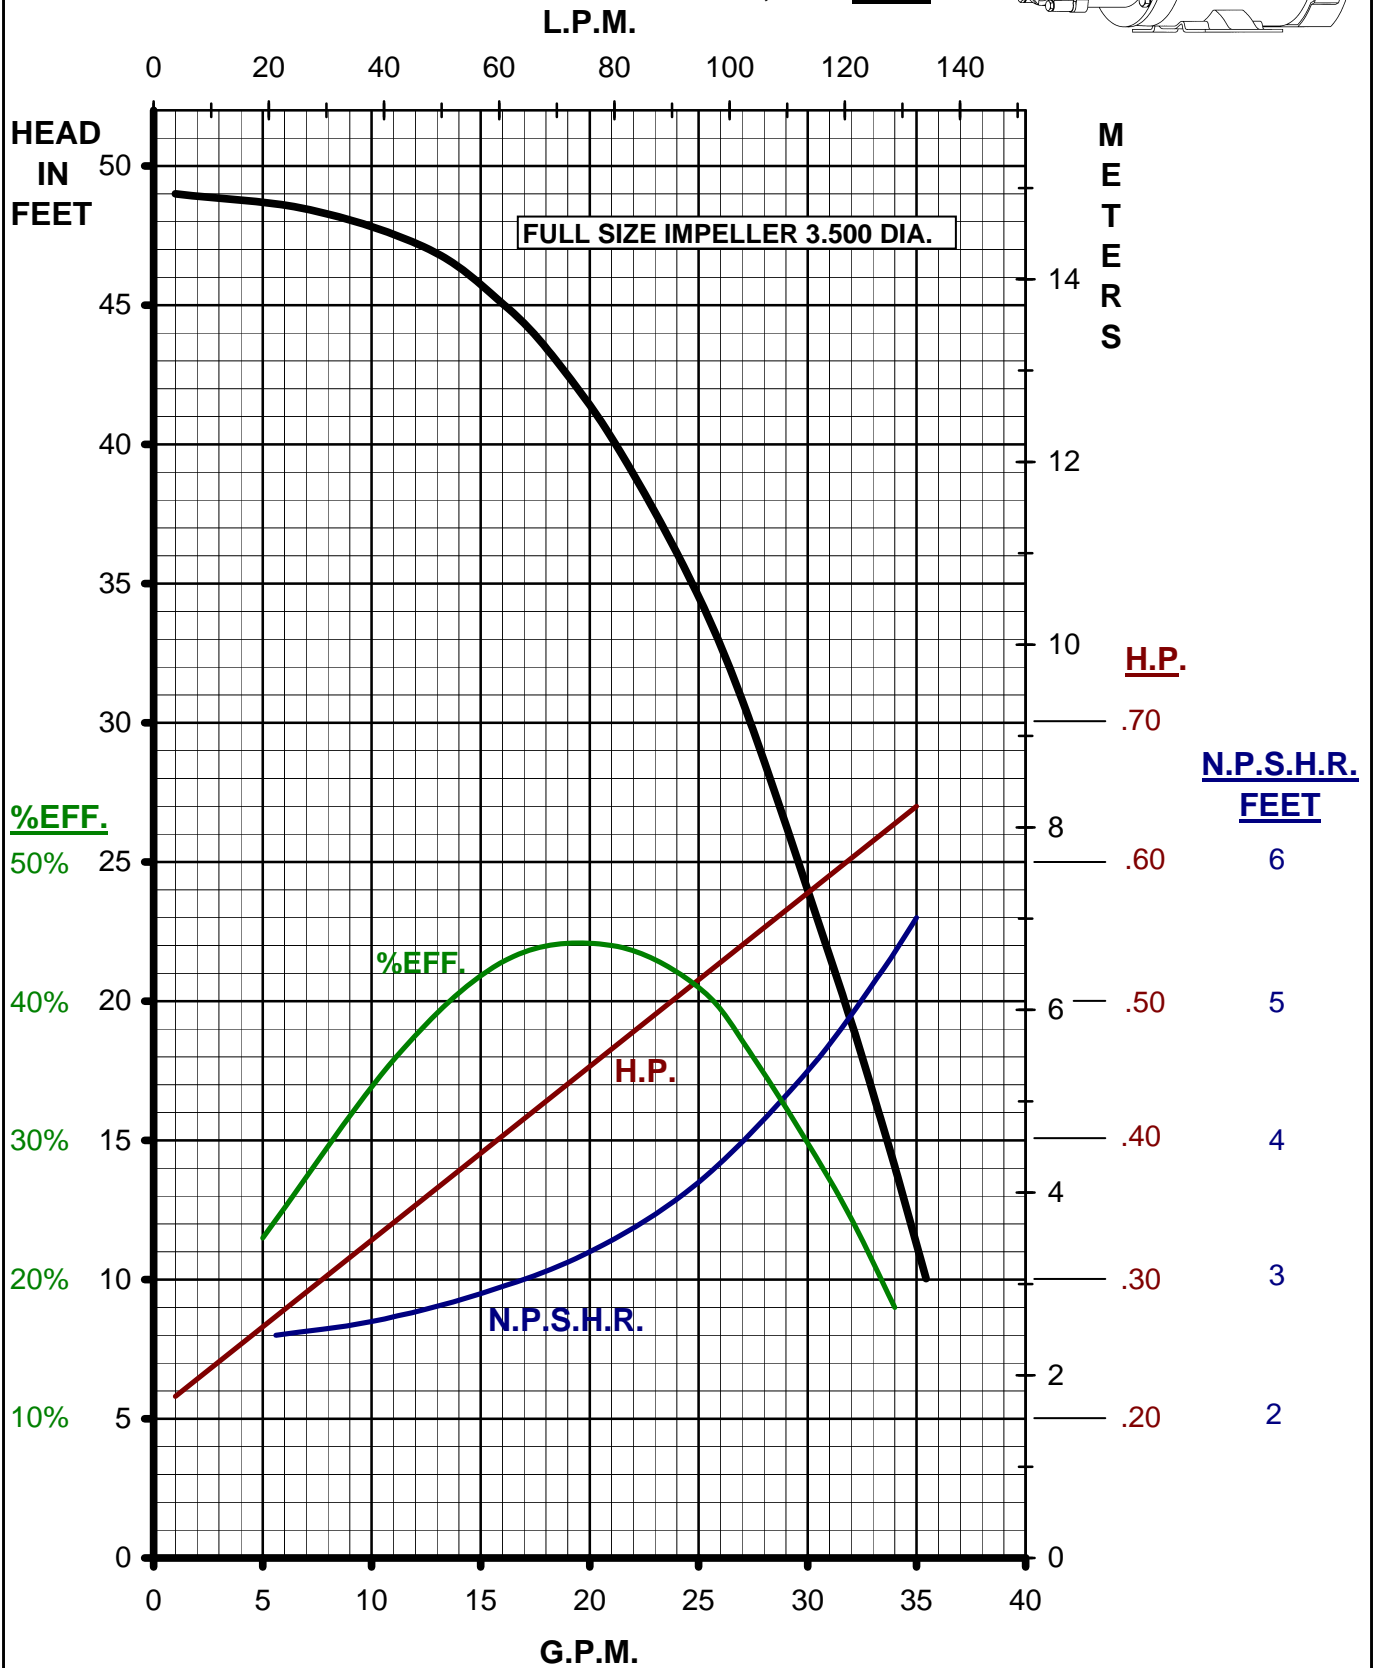

MARCH PUMPS

DP-6T-MD, TE-6T-MD
DP-6K-MD, TE-6K-MD
1PH, 3PH 60HZ TRIM CURVES

MARCH
PUMPS

DP-6T-MD, TE-6T-MD
DP-6K-MD, TE-6K-MD
FULL SIZE IMPELLER 3.500 DIA.
1PH, 3PH 60HZ

MARCH PUMPS

DP-6T-MD, TE-6T-MD
DP-6K-MD, TE-6K-MD
TRIM IMPELLER 3.375 DIA.
1PH, 3PH 60HZ

MARCH PUMPS

DP-6T-MD, TE-6T-MD
DP-6K-MD, TE-6K-MD
TRIM IMPELLER 3.250 DIA.
1PH, 3PH 60HZ

MARCH
PUMPS

DP-6T-MD, TE-6T-MD
DP-6K-MD, TE-6K-MD
TRIM IMPELLER 3.125 DIA.
1PH, 3PH 60HZ

MARCH
PUMPS

DP-6T-MD, TE-6T-MD
DP-6K-MD, TE-6K-MD
TRIM IMPELLER 3.000 DIA.
1PH, 3PH 60HZ

MARCH PUMPS

DP-6T-MD, TE-6T-MD
DP-6K-MD, TE-6K-MD
TRIM IMPELLER 2.875 DIA.
1PH, 3PH 60HZ

MARCH PUMPS

DP-6T-MD, TE-6T-MD
DP-6K-MD, TE-6K-MD
TRIM IMPELLER 2.750 DIA.
1PH, 3PH 60HZ