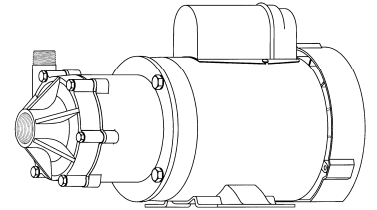

MARCH PUMPS

DP-6T-MD, TE-6T-MD
DP-6K-MD, TE-6K-MD
TRIM IMPELLER 3.250 DIA.
1PH, 3PH 60HZ

MARCH
PUMPS

DP-6T-MD, TE-6T-MD
DP-6K-MD, TE-6K-MD
TRIM IMPELLER 3.125 DIA.
1PH, 3PH 60HZ

MARCH
PUMPS

DP-6T-MD, TE-6T-MD
DP-6K-MD, TE-6K-MD
TRIM IMPELLER 3.000 DIA.
1PH, 3PH 60HZ

MARCH PUMPS

DP-6T-MD, TE-6T-MD
DP-6K-MD, TE-6K-MD
TRIM IMPELLER 2.875 DIA.
1PH, 3PH 60HZ

MARCH PUMPS

DP-6T-MD, TE-6T-MD
DP-6K-MD, TE-6K-MD
TRIM IMPELLER 2.750 DIA.
1PH, 3PH 60HZ