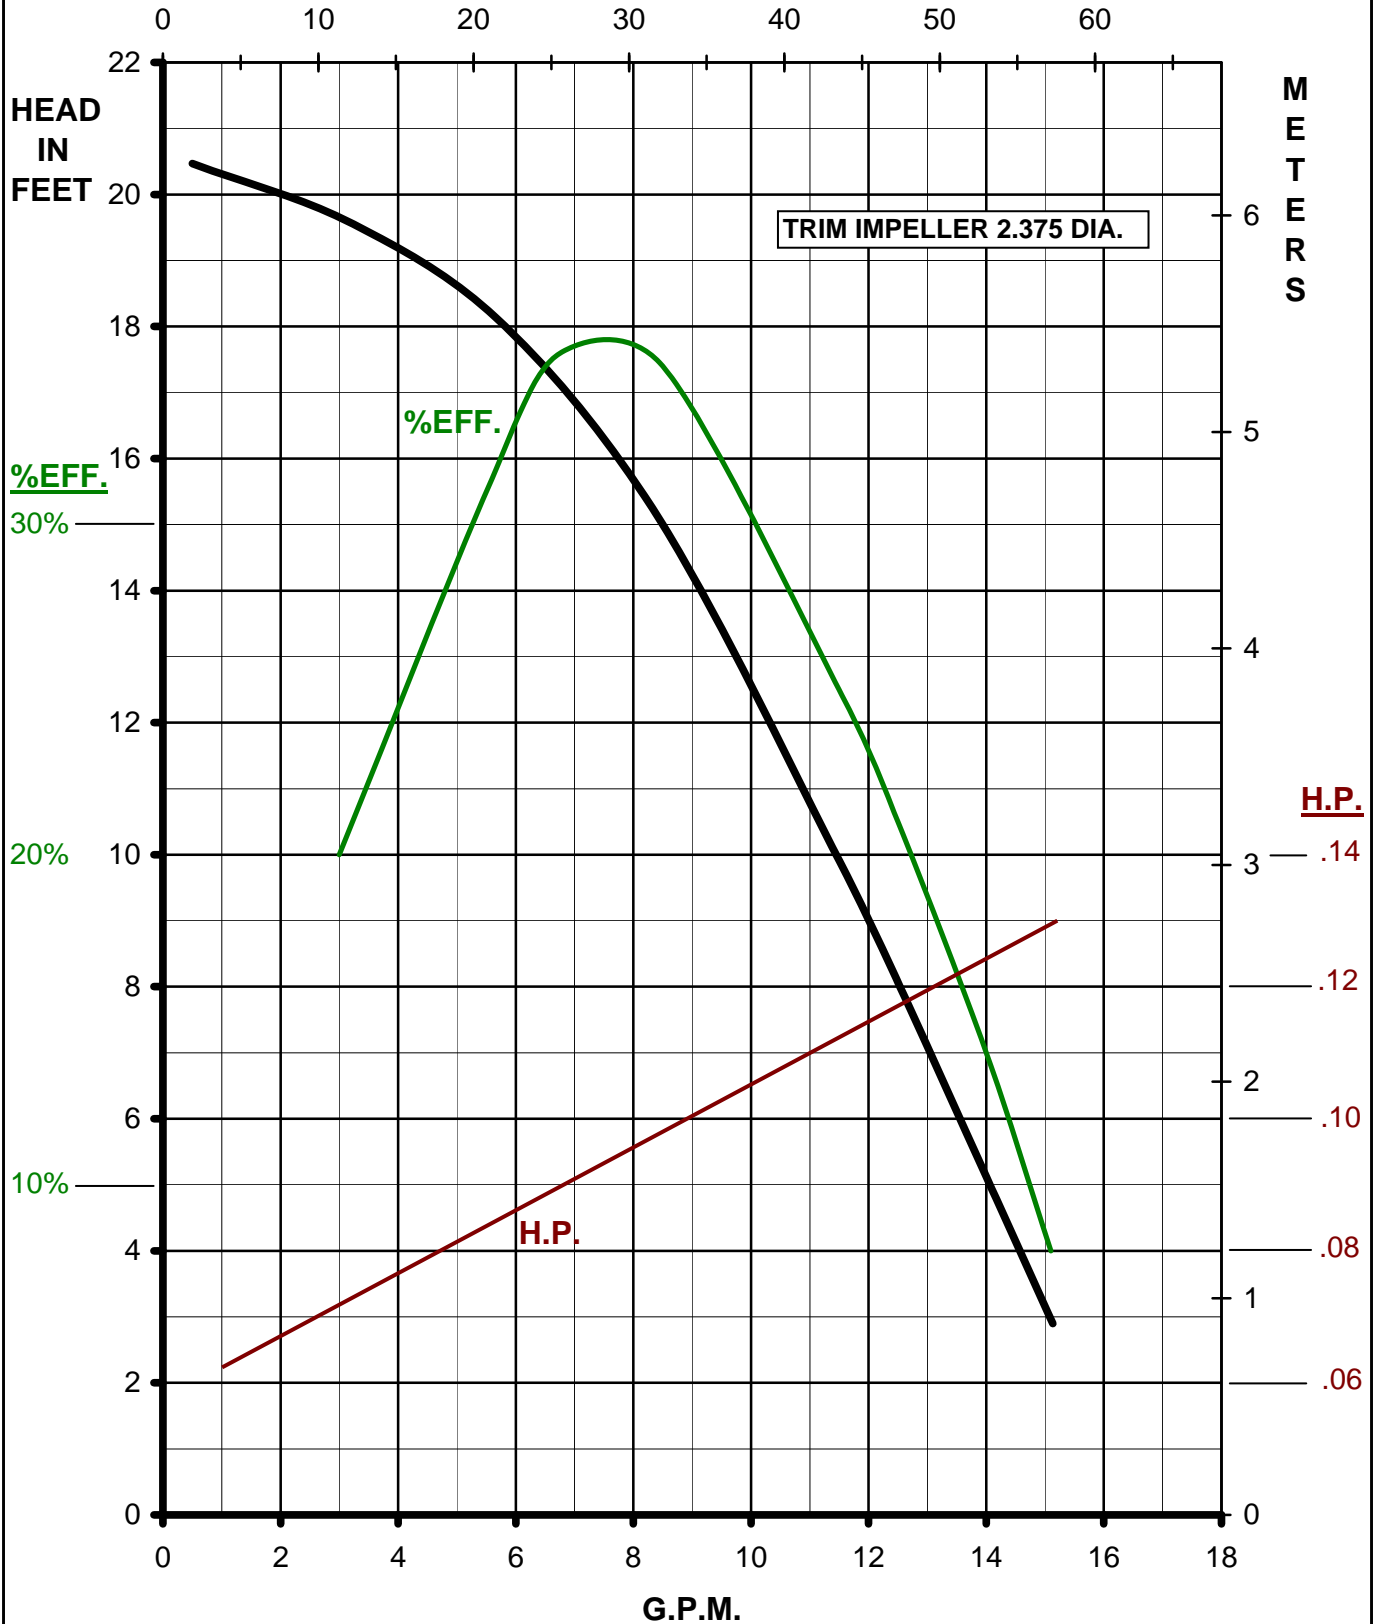

L.P.M.

MARCH
PUMPS

TE-5C-MD, TE-5A-MD, TE-5K-MD

TRIM IMPELLER 2.375 DIA.

115/230V 1PH 60HZ

TE-5C-MD, TE-5K-MD

TE-5A-MD

L.P.M.