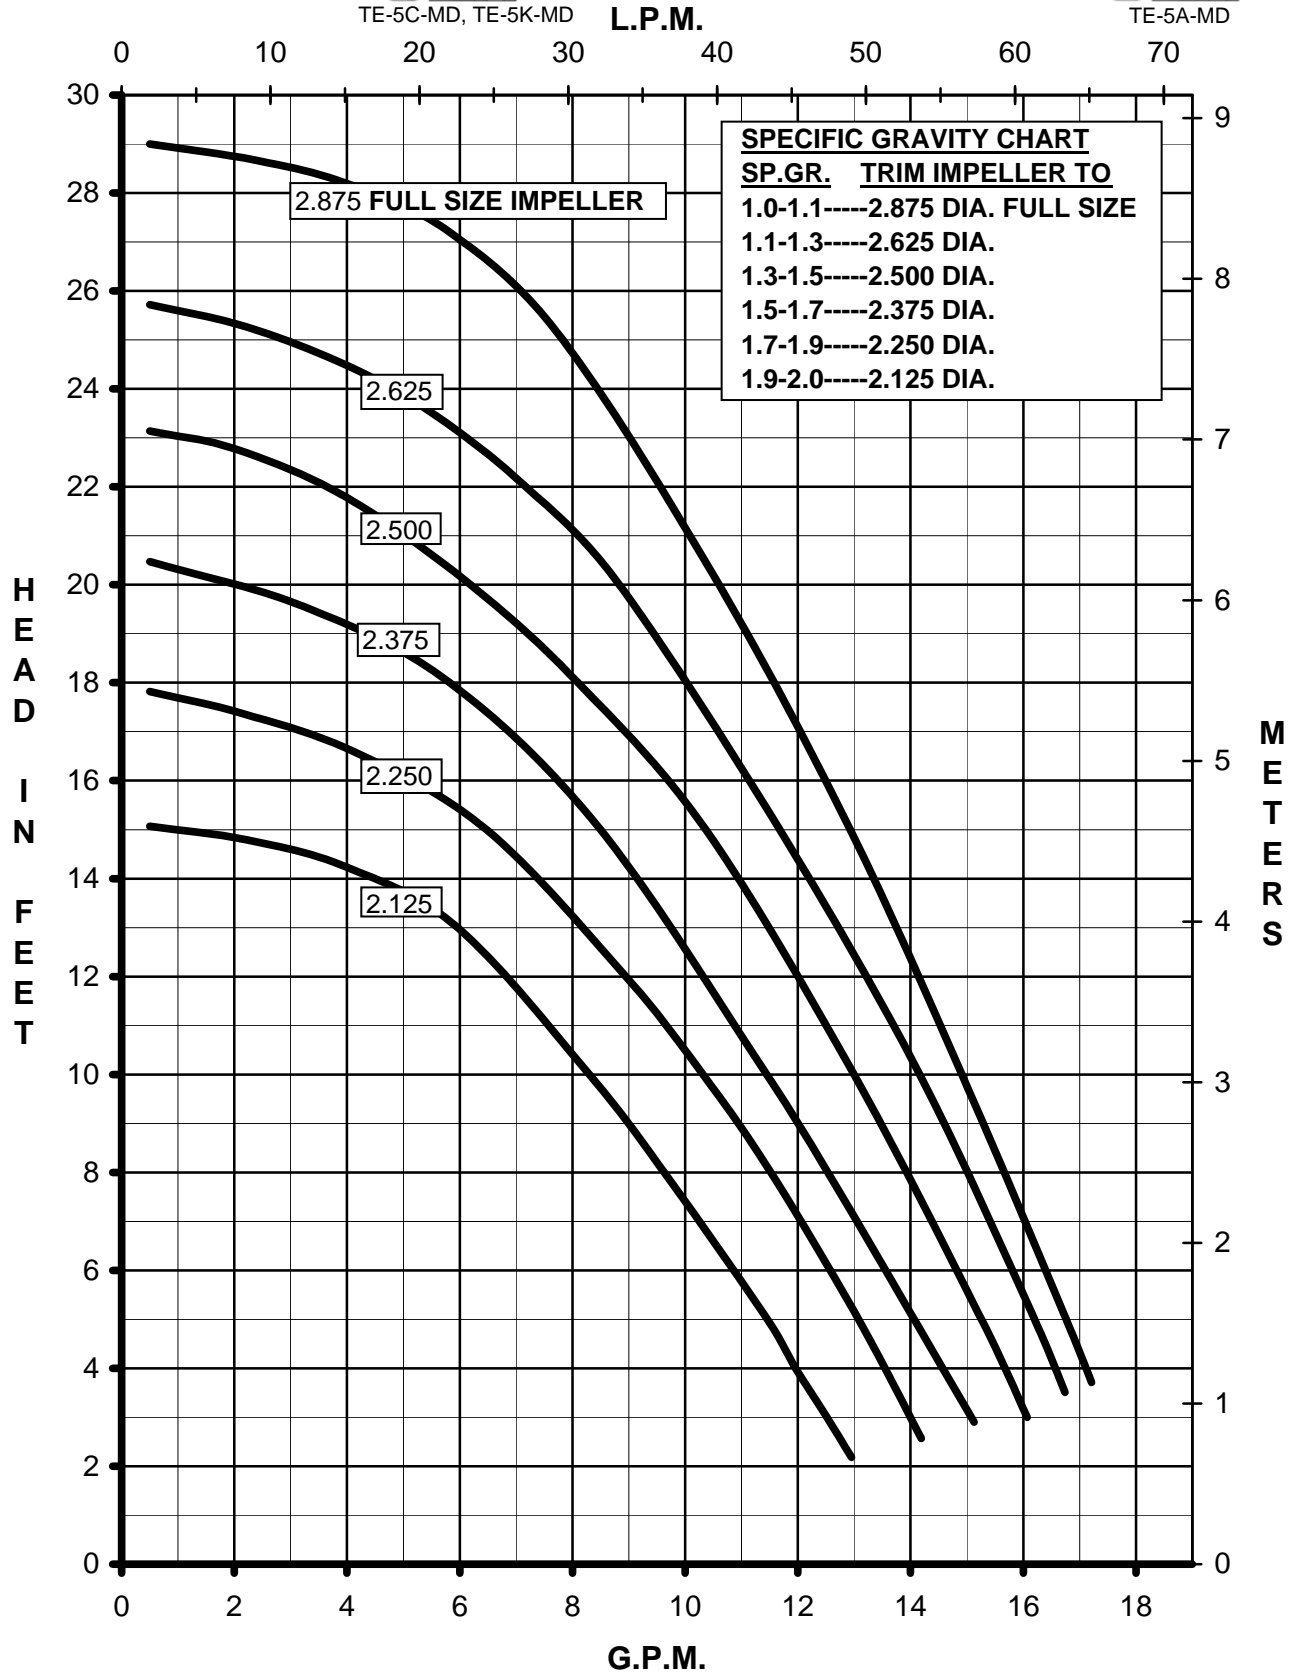

MARCH PUMPS

TE-5C-MD, TE-5A-MD, TE-5K-MD

115/230V 1PH 60HZ

TRIM CURVES

TE-5C-MD, TE-5K-MD

TE-5A-MD

MARCH PUMPS

TE-5C-MD, TE-5A-MD, TE-5K-MD

FULL SIZE IMPELLER 2.875 DIA.

115/230V 1PH 60HZ

TE-5C-MD, TE-5K-MD

TE-5A-MD

MARCH PUMPS

TE-5C-MD, TE-5A-MD, TE-5K-MD

TRIM IMPELLER 2.625 DIA.

115/230V 1PH 60HZ

TE-5C-MD, TE-5K-MD

TE-5A-MD

MARCH PUMPS

TE-5C-MD, TE-5A-MD, TE-5K-MD

TRIM IMPELLER 2.500 DIA.

115/230V 1PH 60HZ

TE-5C-MD, TE-5K-MD

TE-5A-MD

L.P.M.

MARCH
PUMPS

TE-5C-MD, TE-5A-MD, TE-5K-MD

TRIM IMPELLER 2.375 DIA.

115/230V 1PH 60HZ

TE-5C-MD, TE-5K-MD

TE-5A-MD

L.P.M.