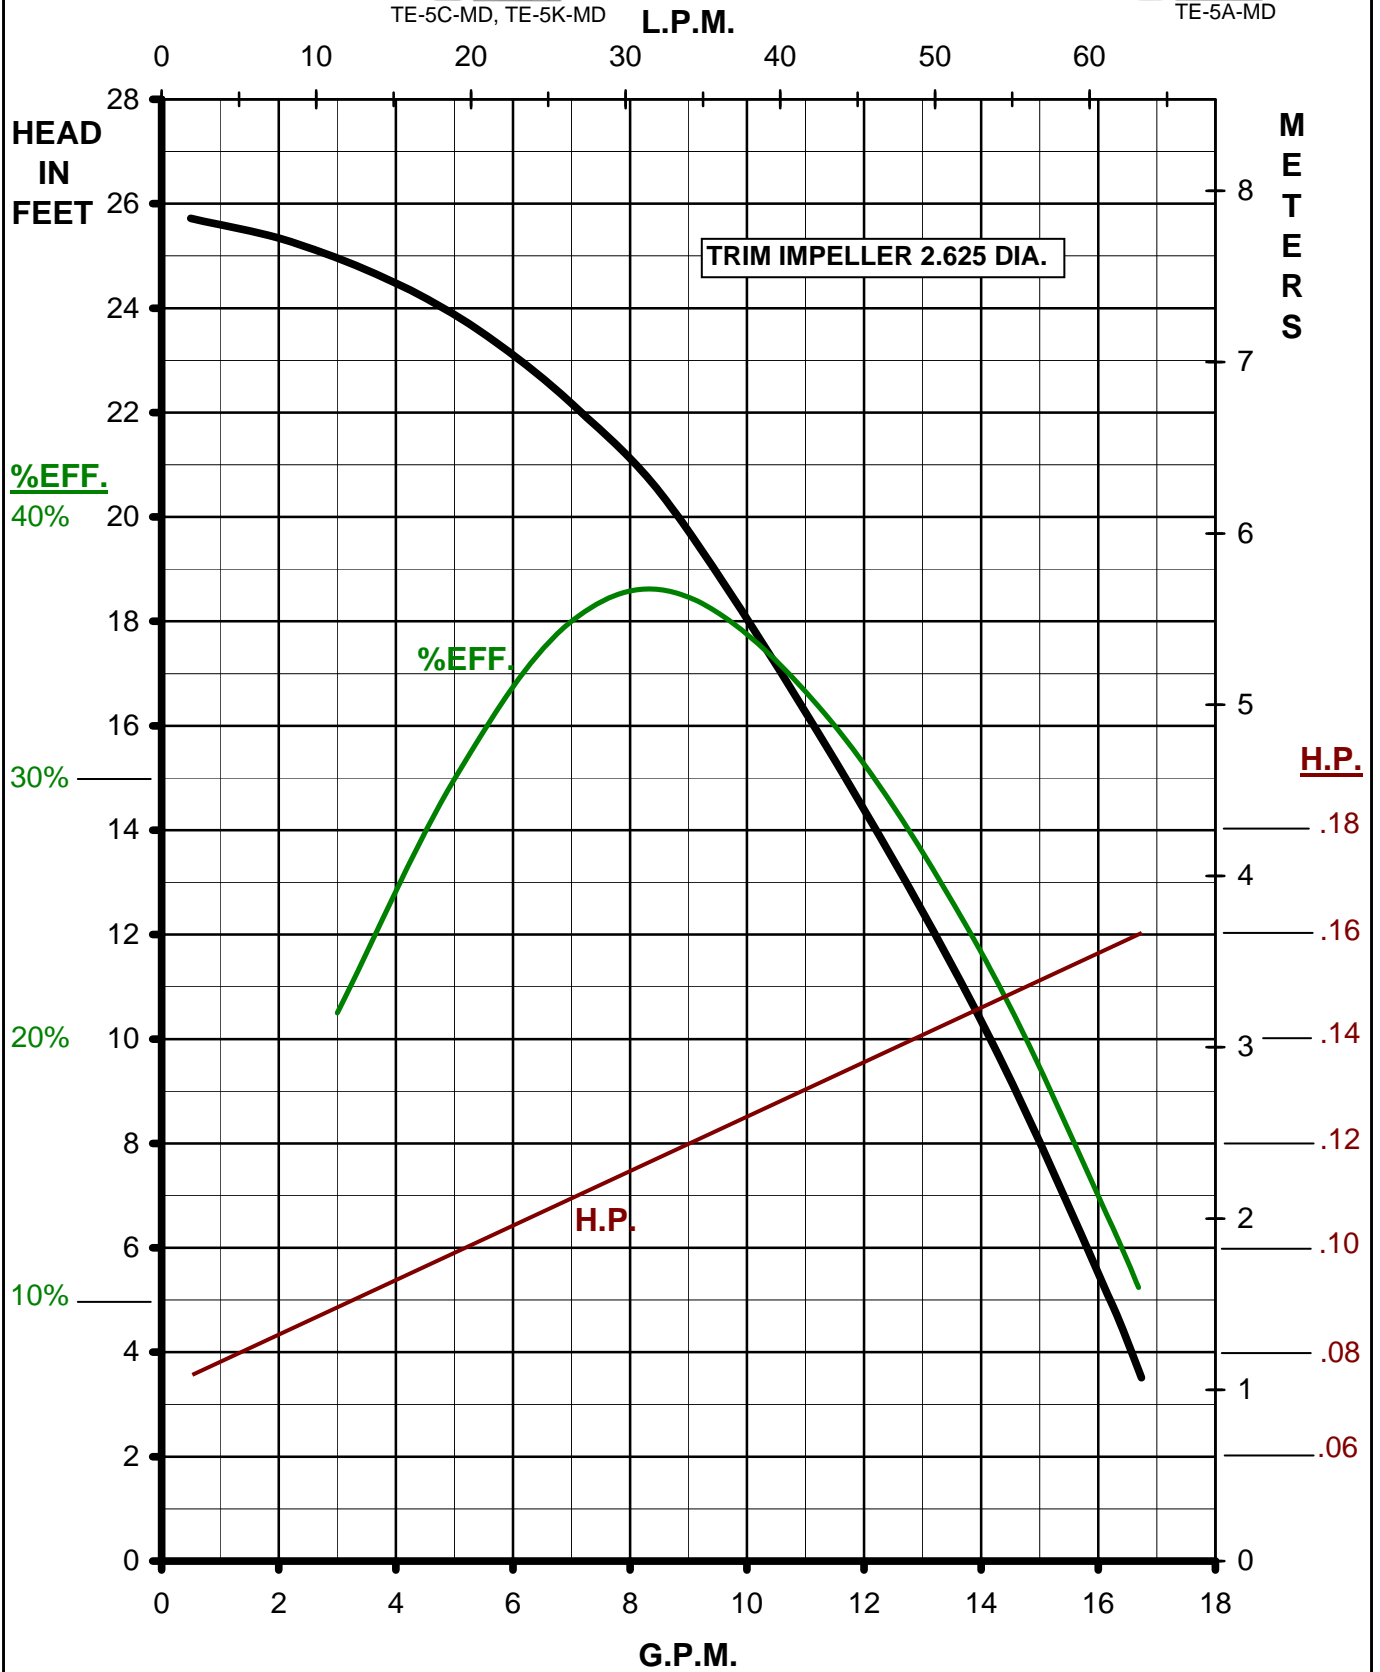

MARCH PUMPS

TE-5C-MD, TE-5A-MD, TE-5K-MD

115/230V 1PH 60HZ

TRIM CURVES

TE-5C-MD, TE-5K-MD

TE-5A-MD

MARCH PUMPS

TE-5C-MD, TE-5A-MD, TE-5K-MD

FULL SIZE IMPELLER 2.875 DIA.

115/230V 1PH 60HZ

TE-5C-MD, TE-5K-MD

TE-5A-MD

MARCH PUMPS

TE-5C-MD, TE-5A-MD, TE-5K-MD

TRIM IMPELLER 2.625 DIA.

115/230V 1PH 60HZ

TE-5C-MD, TE-5K-MD

TE-5A-MD

MARCH PUMPS

TE-5C-MD, TE-5A-MD, TE-5K-MD

TRIM IMPELLER 2.500 DIA.

115/230V 1PH 60HZ

TE-5C-MD, TE-5K-MD

TE-5A-MD

L.P.M.

MARCH
PUMPS

TE-5C-MD, TE-5A-MD, TE-5K-MD

TRIM IMPELLER 2.375 DIA.

115/230V 1PH 60HZ

TE-5C-MD, TE-5K-MD

TE-5A-MD

L.P.M.