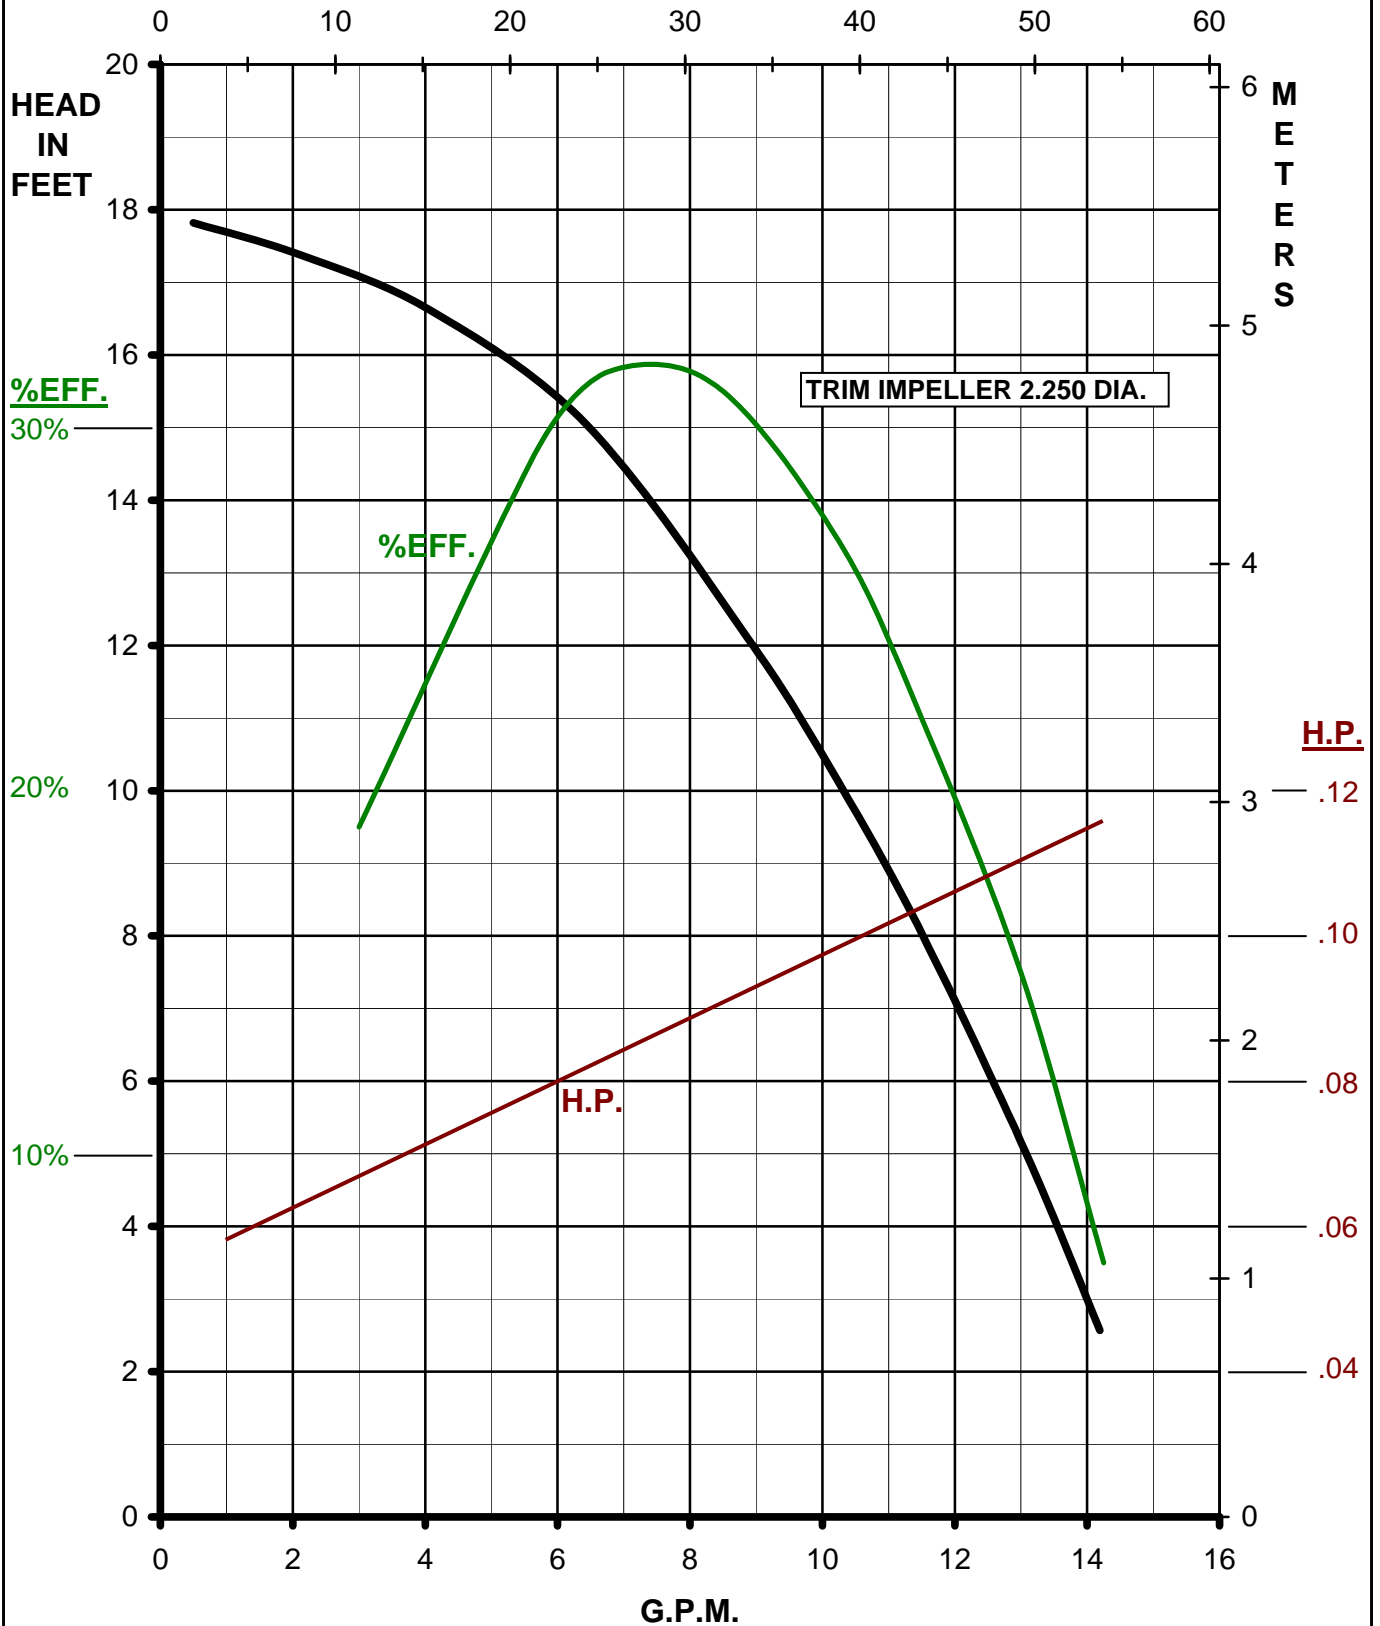

MARCH PUMPS

TE-5C-MD, TE-5A-MD, TE-5K-MD

115/230V 1PH 60HZ

TRIM CURVES

TE-5C-MD, TE-5K-MD

TE-5A-MD

MARCH PUMPS

TE-5C-MD, TE-5A-MD, TE-5K-MD

MARCH
PUMPS

TE-5C-MD, TE-5A-MD, TE-5K-MD

TRIM IMPELLER 2.250 DIA.

115/230V 1PH 60HZ

TE-5C-MD, TE-5K-MD

L.P.M.

TE-5A-MD

MARCH
PUMPS