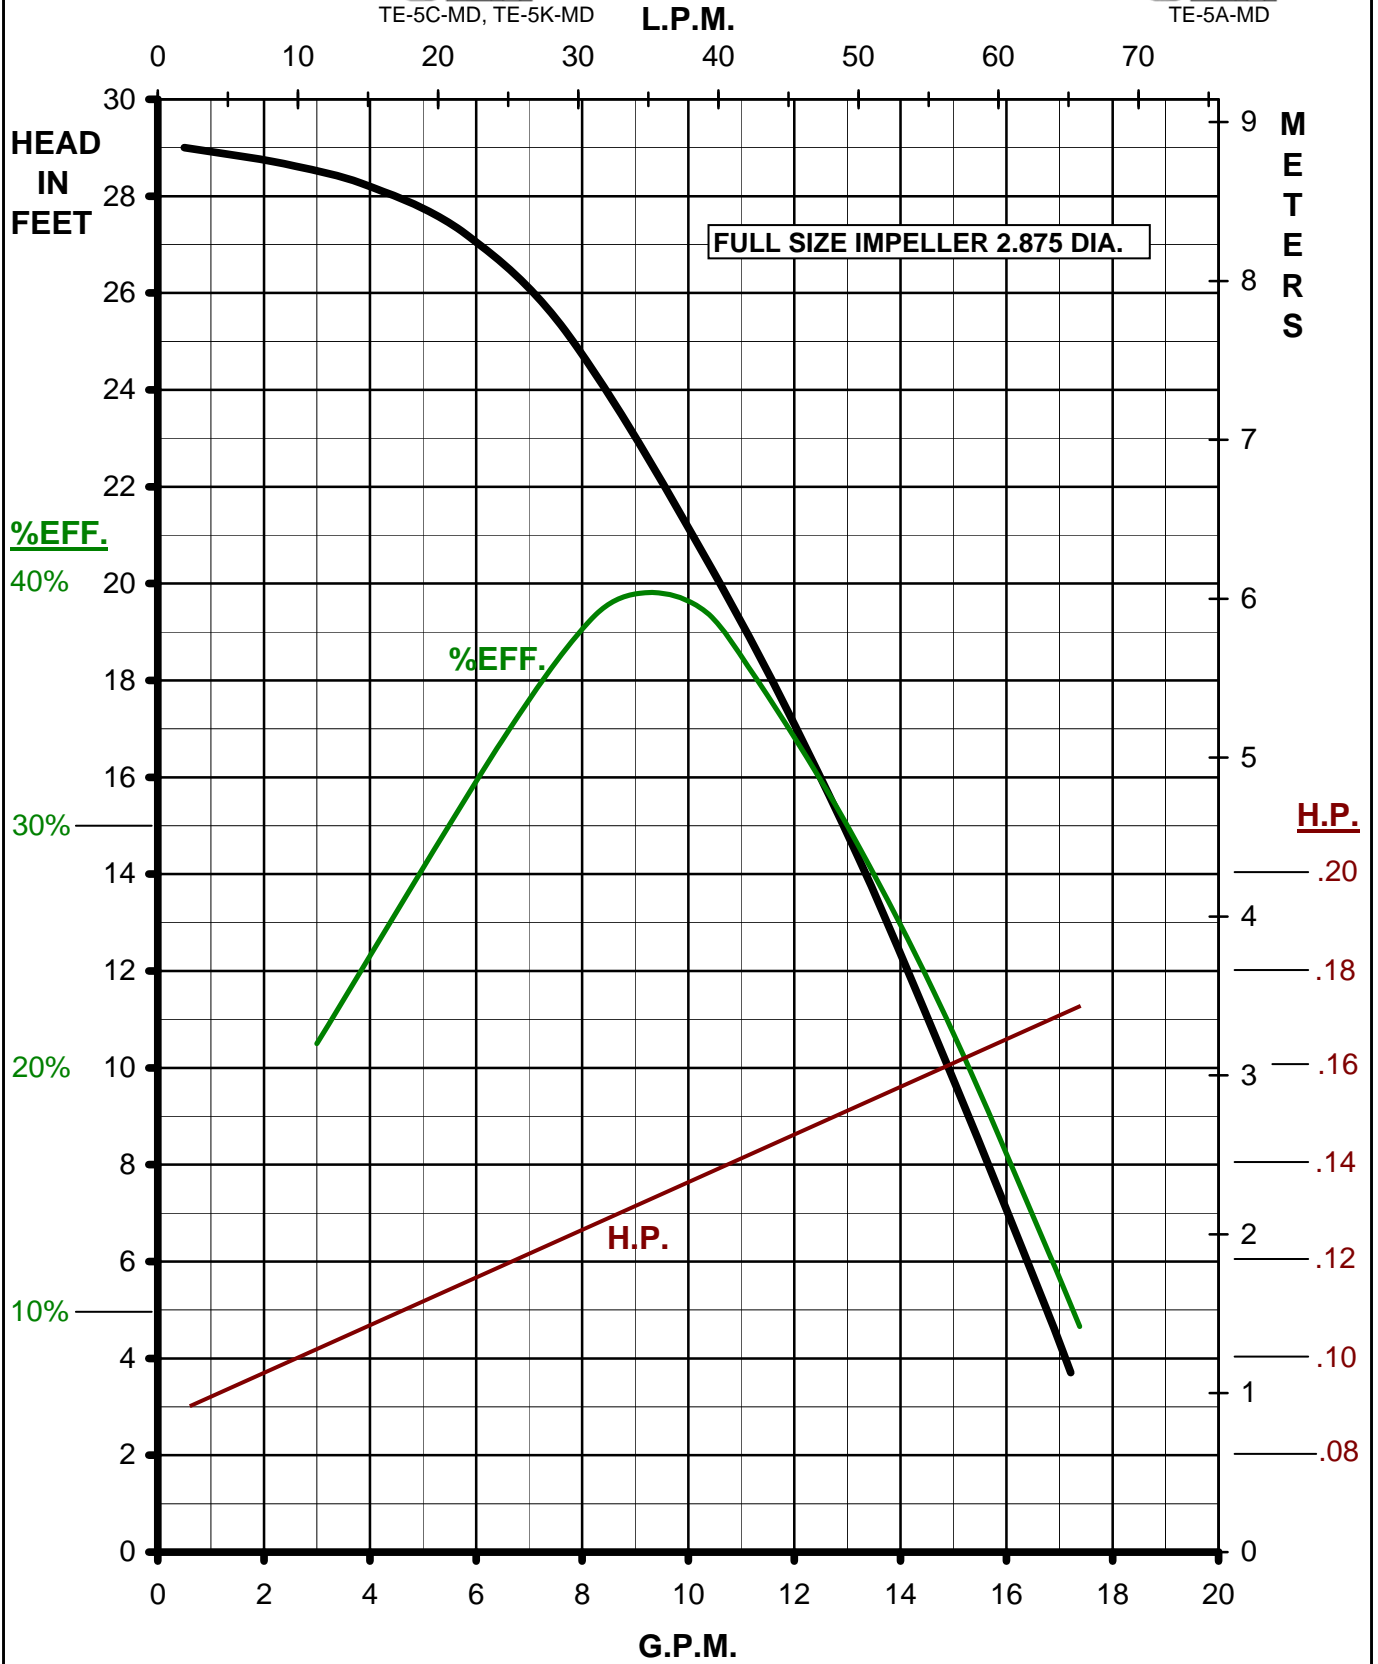

MARCH PUMPS

TE-5C-MD, TE-5A-MD, TE-5K-MD

115/230V 1PH 60HZ

TRIM CURVES

TE-5C-MD, TE-5K-MD

TE-5A-MD

MARCH PUMPS

TE-5C-MD, TE-5A-MD, TE-5K-MD

FULL SIZE IMPELLER 2.875 DIA.

115/230V 1PH 60HZ

TE-5C-MD, TE-5K-MD

TE-5A-MD

MARCH PUMPS

TE-5C-MD, TE-5A-MD, TE-5K-MD

TRIM IMPELLER 2.625 DIA.

115/230V 1PH 60HZ

TE-5C-MD, TE-5K-MD

TE-5A-MD

MARCH PUMPS

TE-5C-MD, TE-5A-MD, TE-5K-MD

TRIM IMPELLER 2.500 DIA.

115/230V 1PH 60HZ

TE-5C-MD, TE-5K-MD

TE-5A-MD

L.P.M.

MARCH
PUMPS

TE-5C-MD, TE-5A-MD, TE-5K-MD

TRIM IMPELLER 2.375 DIA.

115/230V 1PH 60HZ

TE-5C-MD, TE-5K-MD

TE-5A-MD

L.P.M.