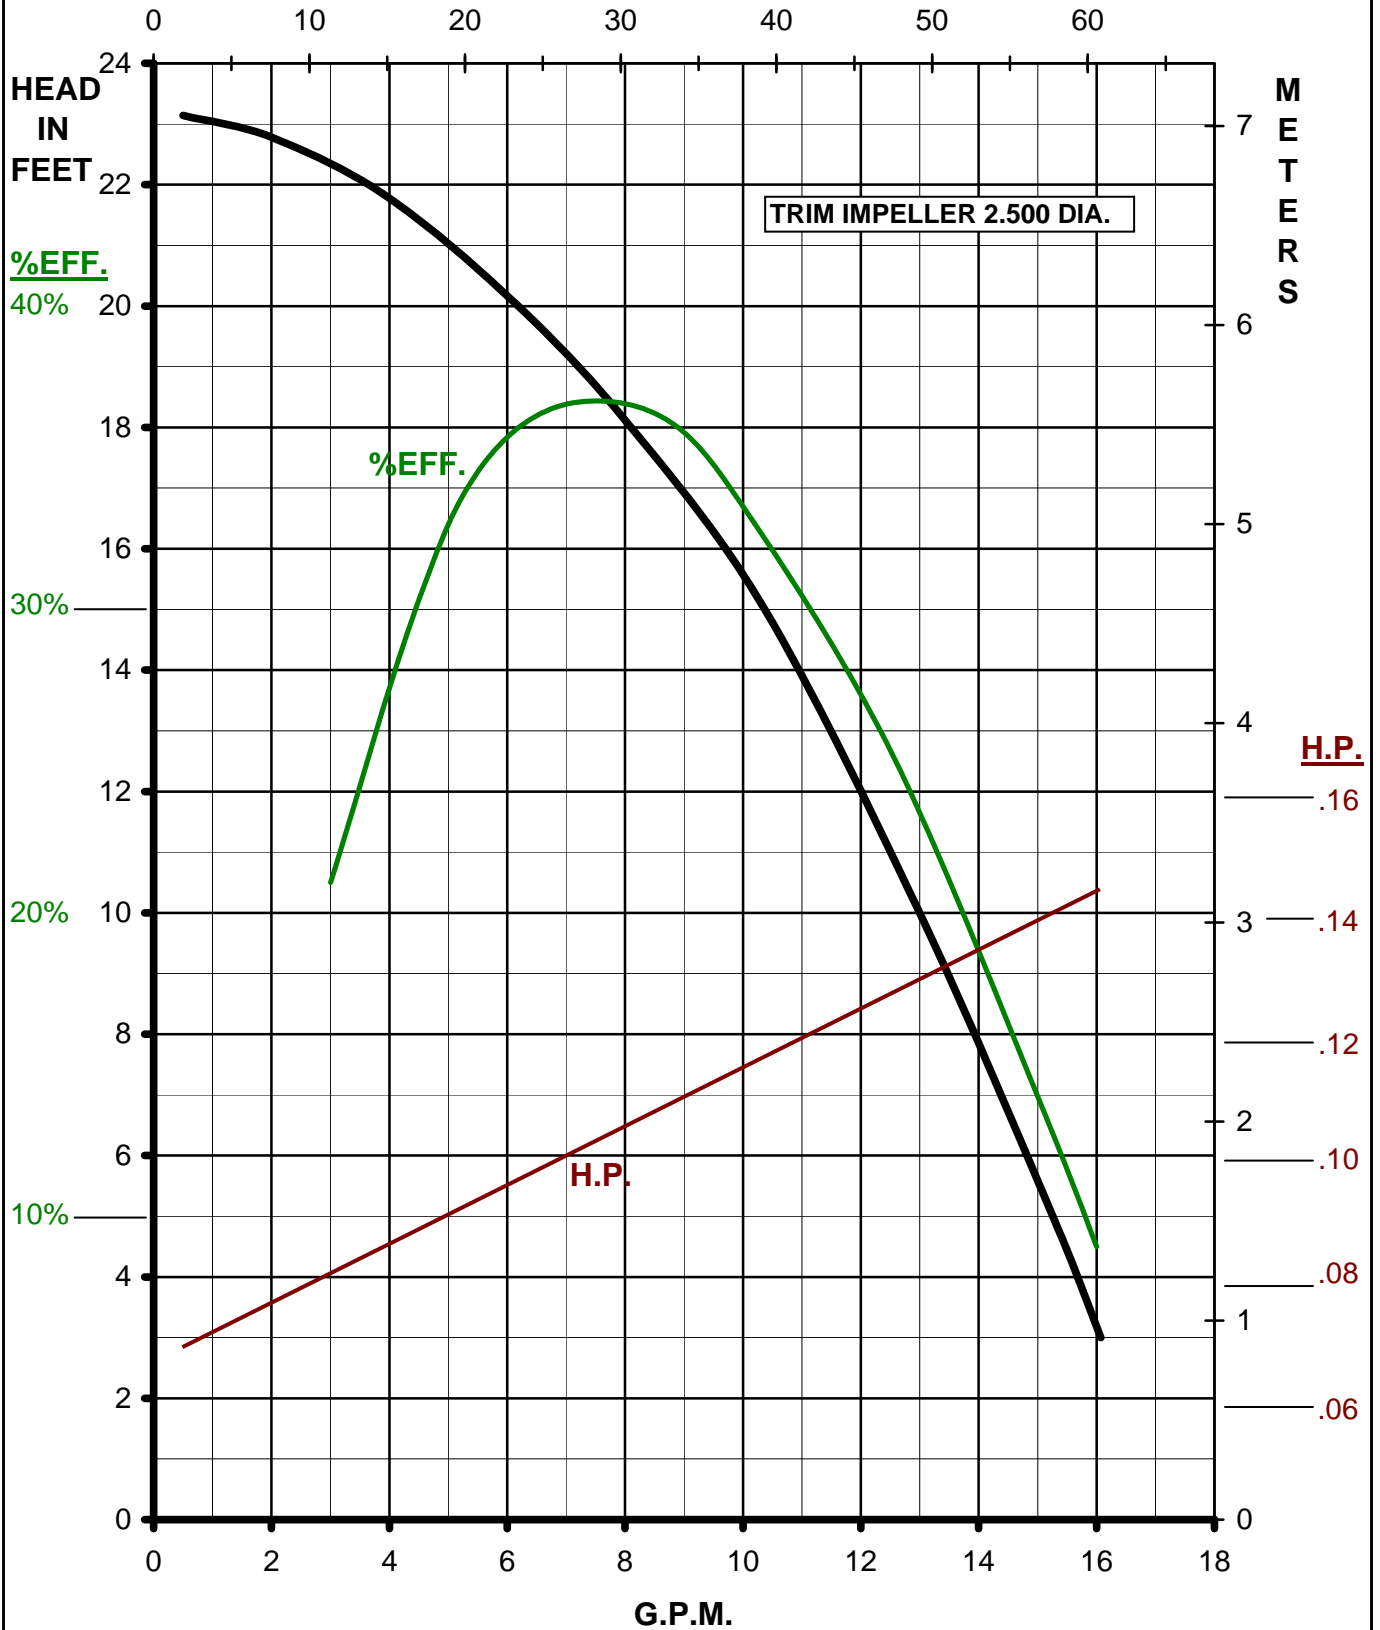

MARCH PUMPS

TE-5C-MD, TE-5A-MD, TE-5K-MD

115/230V 1PH 60HZ

TRIM CURVES

TE-5C-MD, TE-5K-MD

TE-5A-MD

MARCH PUMPS

TE-5C-MD, TE-5A-MD, TE-5K-MD

FULL SIZE IMPELLER 2.875 DIA.

115/230V 1PH 60HZ

TE-5C-MD, TE-5K-MD

TE-5A-MD

MARCH PUMPS

TE-5C-MD, TE-5A-MD, TE-5K-MD

TRIM IMPELLER 2.625 DIA.

115/230V 1PH 60HZ

TE-5C-MD, TE-5K-MD

TE-5A-MD

MARCH PUMPS

TE-5C-MD, TE-5A-MD, TE-5K-MD

TRIM IMPELLER 2.500 DIA.

115/230V 1PH 60HZ

TE-5C-MD, TE-5K-MD

TE-5A-MD

L.P.M.

MARCH
PUMPS

TE-5C-MD, TE-5A-MD, TE-5K-MD

TRIM IMPELLER 2.375 DIA.

115/230V 1PH 60HZ

TE-5C-MD, TE-5K-MD

TE-5A-MD

L.P.M.