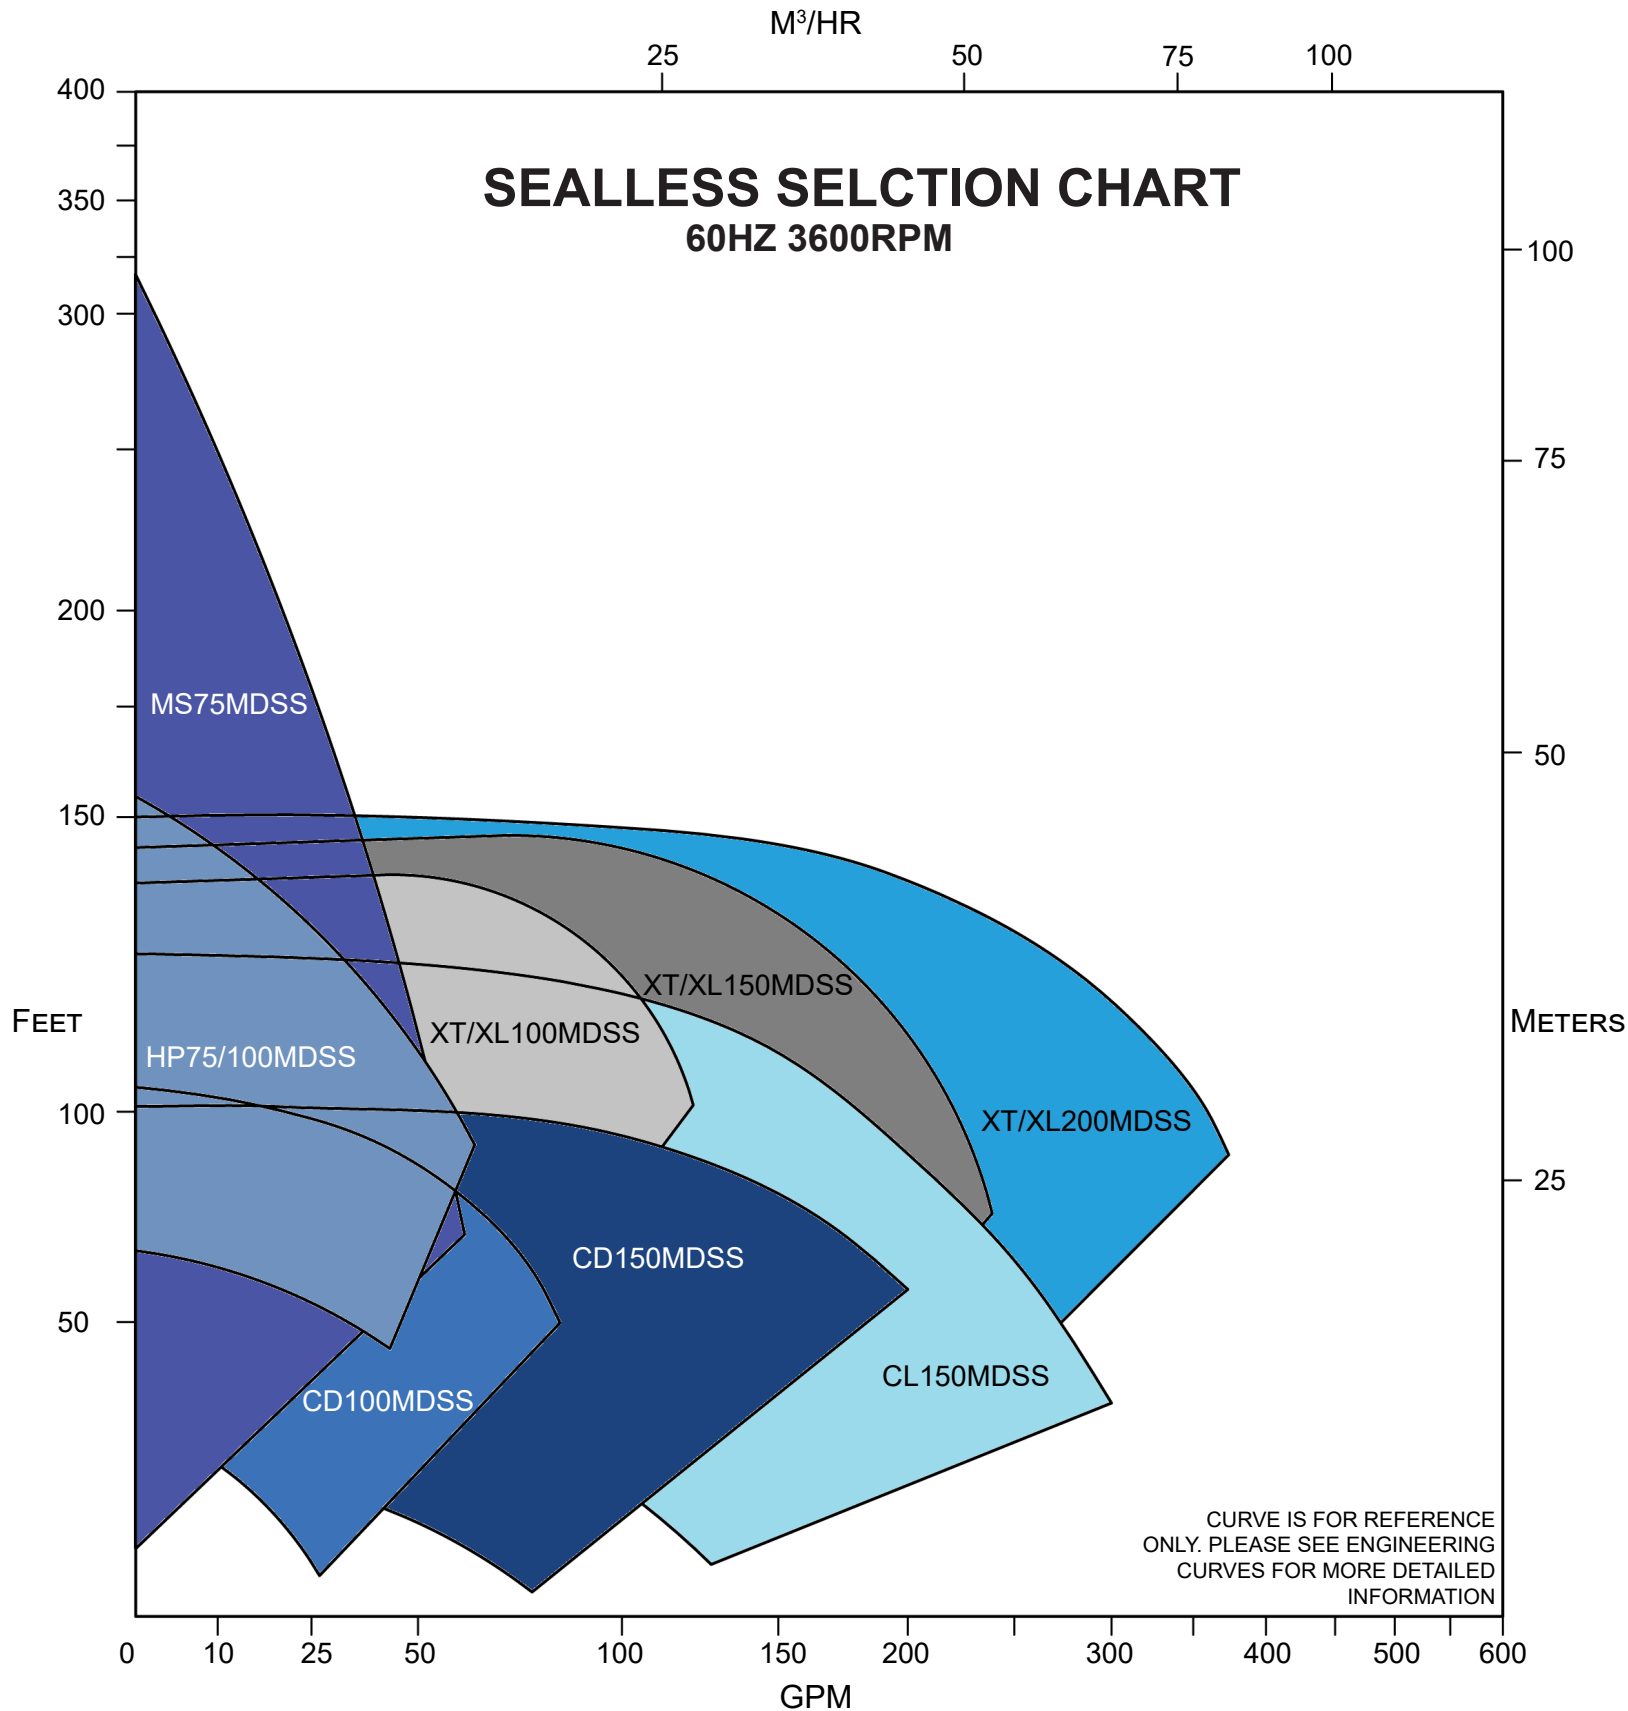

# SEALLESS SELECTION CHART

## 60HZ 3600RPM

CURVE IS FOR REFERENCE ONLY. PLEASE SEE ENGINEERING CURVES FOR MORE DETAILED INFORMATION